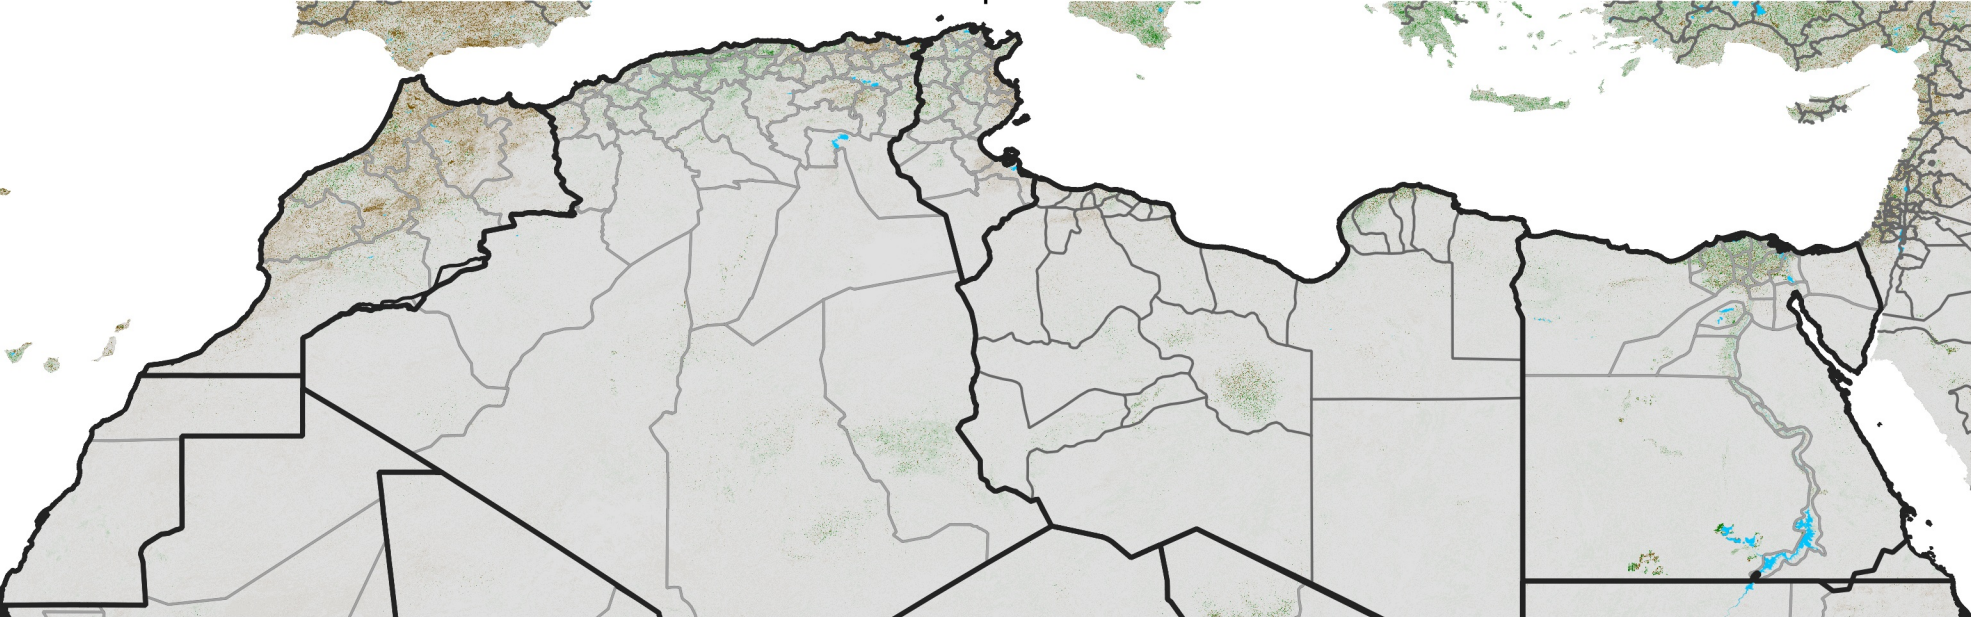

North Africa NDVI Difference

2022 minus 2021

Period 52 / Sep 11 - 20, 2022

NDVI Difference

< -0.3 -0.2 -0.1 -0.05 0.05 0.1 0.2 >0.3

Negative

No Difference

Positive