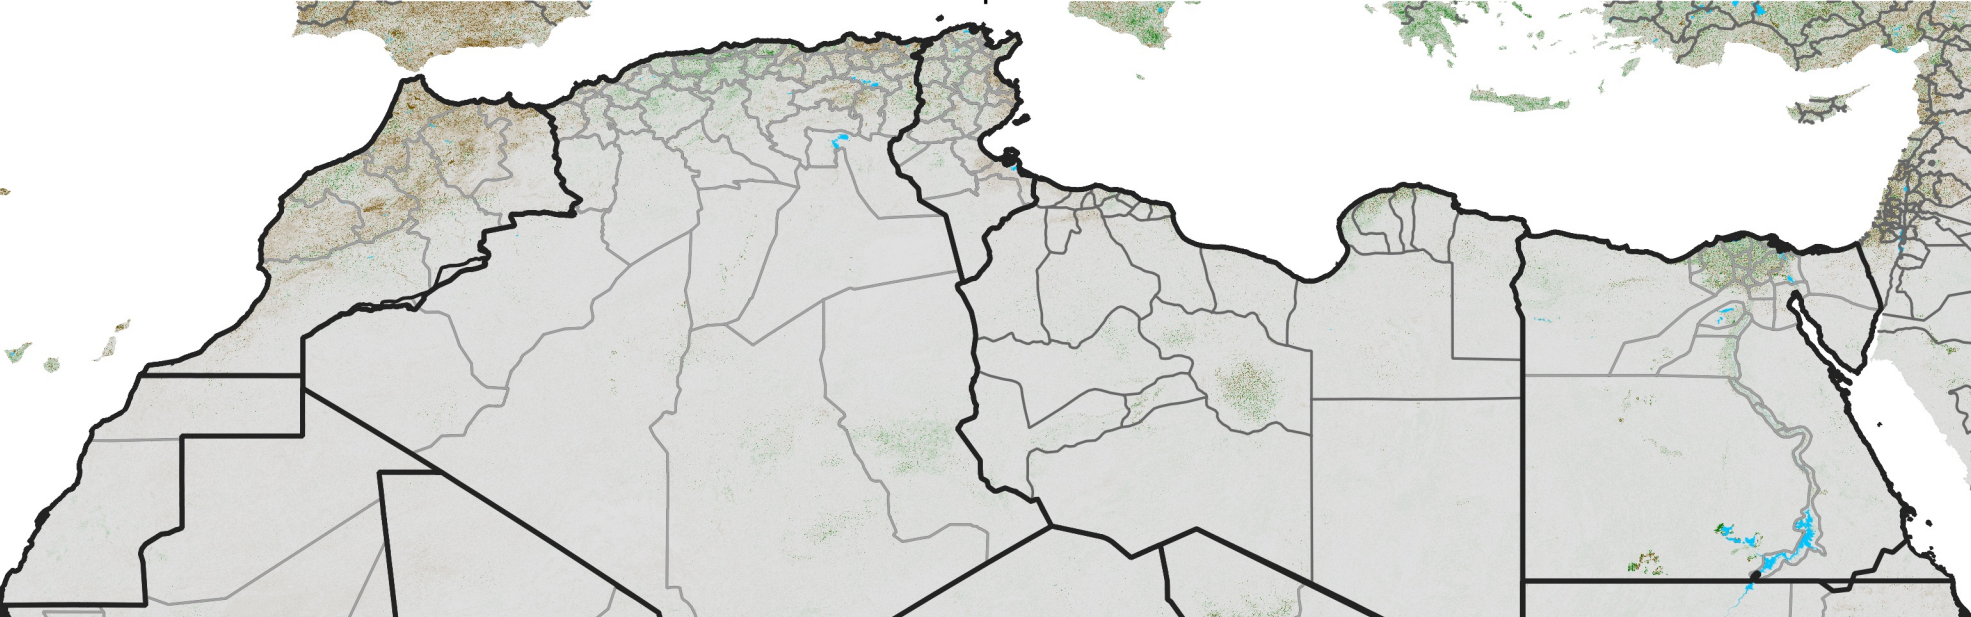

North Africa NDVI Difference

2022 minus 2021

Period 53 / Sep 16 - 25, 2022

NDVI Difference

Negative

No Difference

Positive