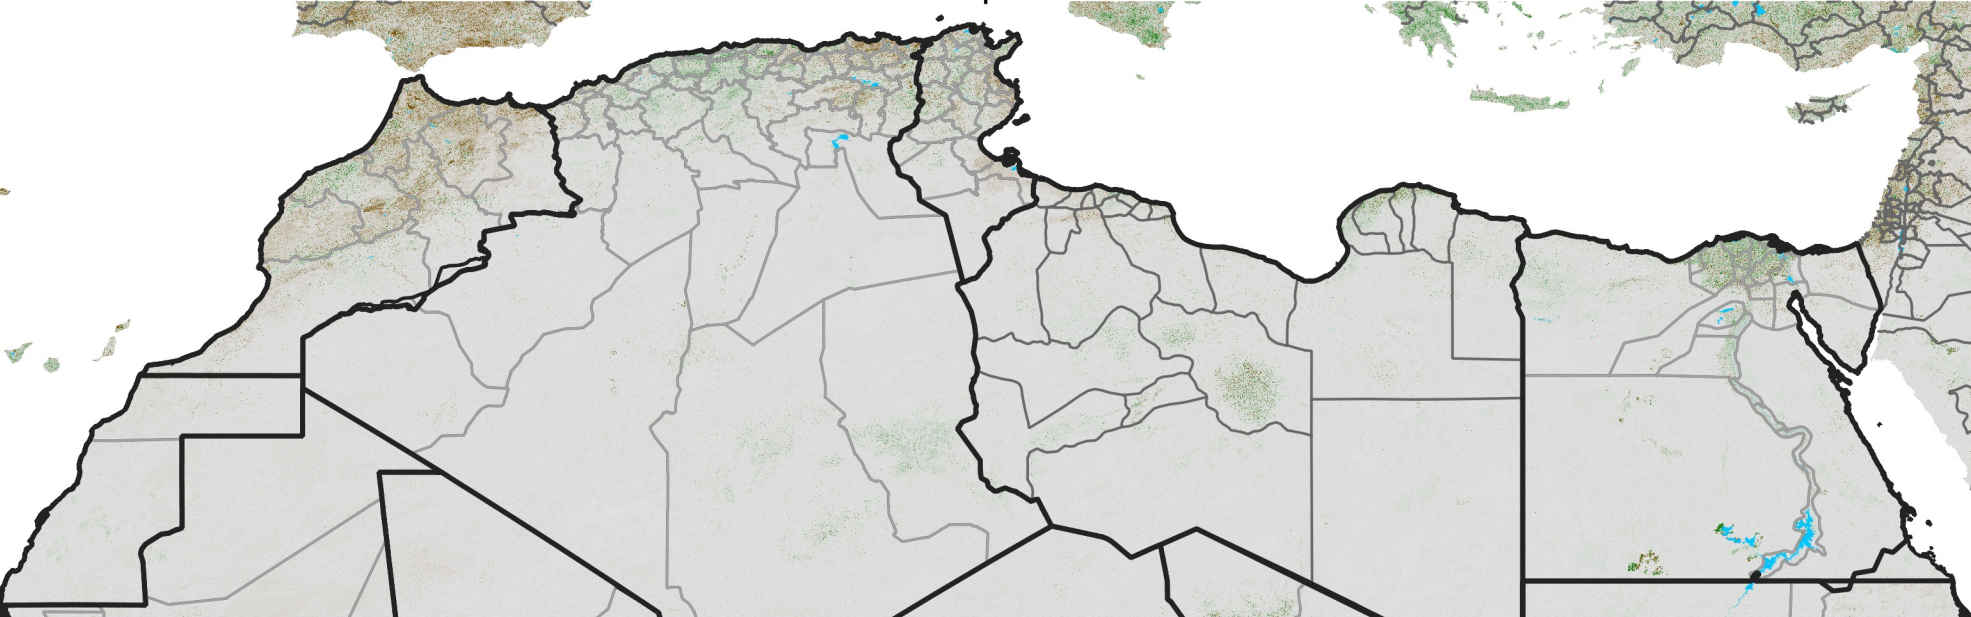

# North Africa NDVI Difference

2022 minus 2021

Period 54 / Sep 21 - 30, 2022

## NDVI Difference

< -0.3   -0.2   -0.1   -0.05   0.05   0.1   0.2   >0.3

Negative

No Difference

Positive