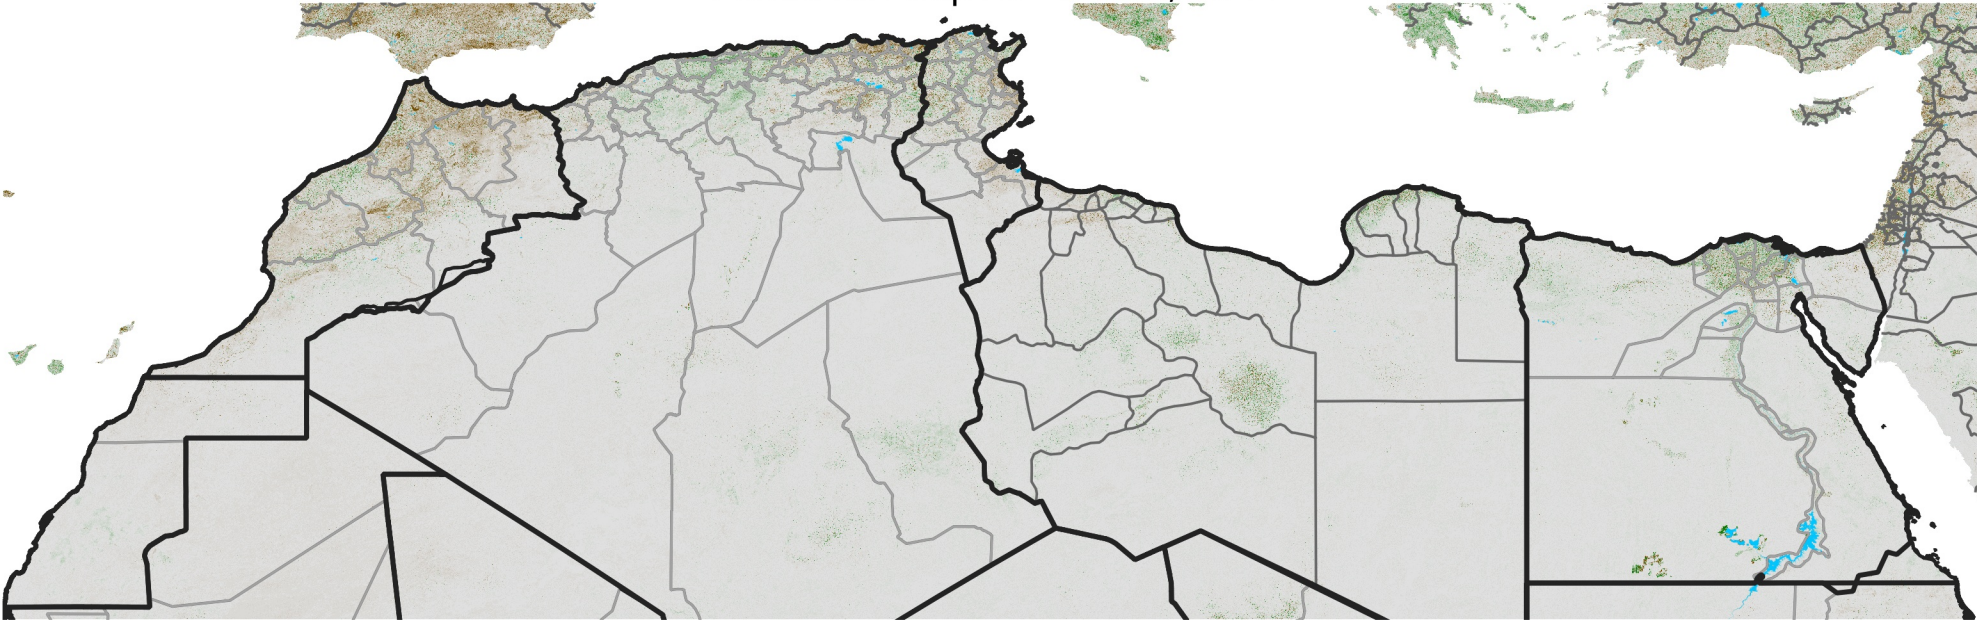

North Africa NDVI Difference

2022 minus 2021

Period 55 / Sep 26 - Oct 05, 2022

NDVI Difference

< -0.3 -0.2 -0.1 -0.05 0.05 0.1 0.2 >0.3

Negative

No Difference

Positive