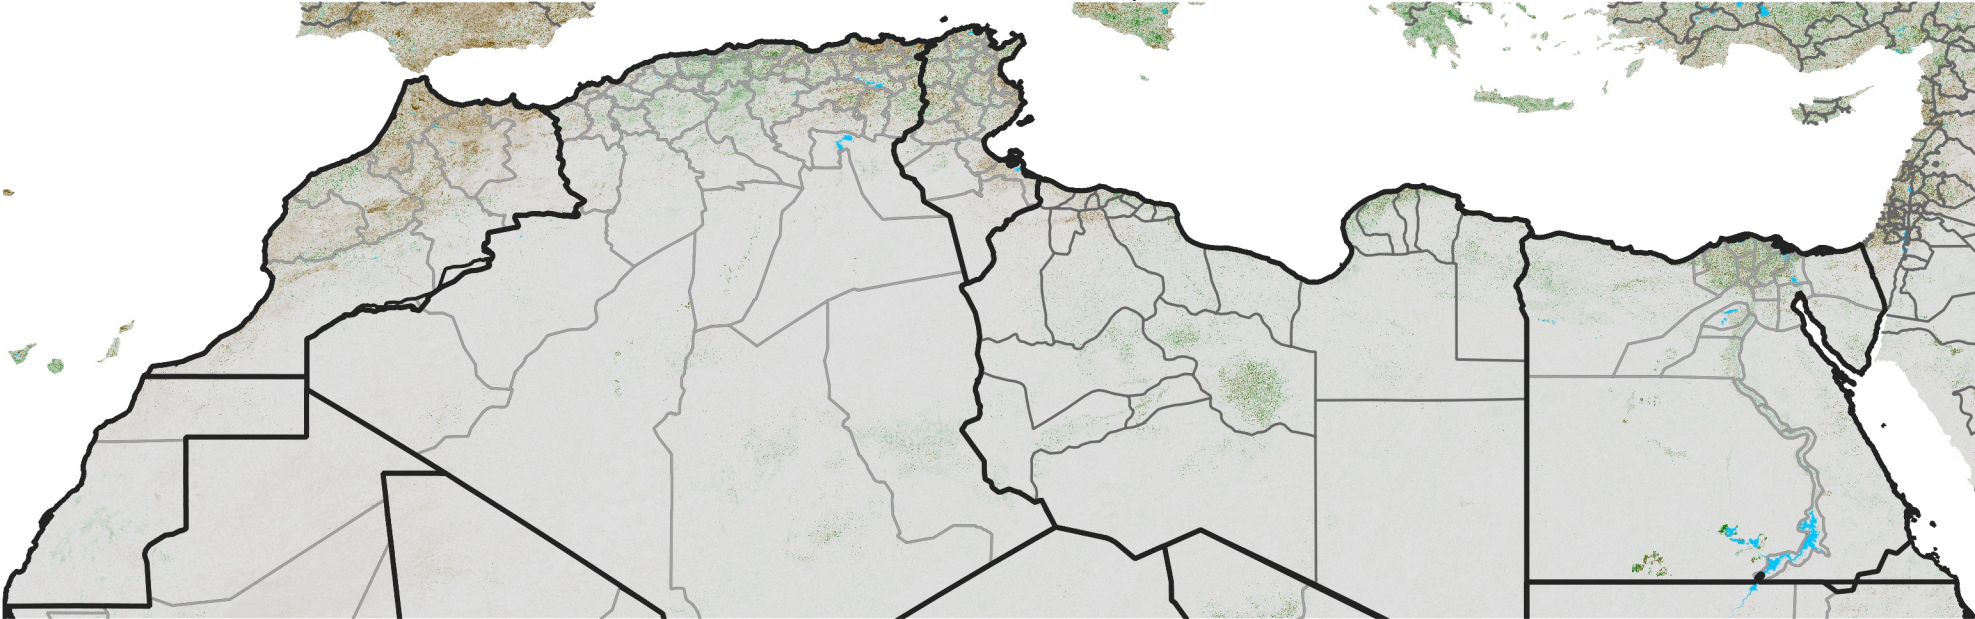

North Africa NDVI Difference

2022 minus 2021

Period 56 / Oct 01 - 10, 2022

NDVI Difference

< -0.3 -0.2 -0.1 -0.05 0.05 0.1 0.2 >0.3

Negative

No Difference

Positive