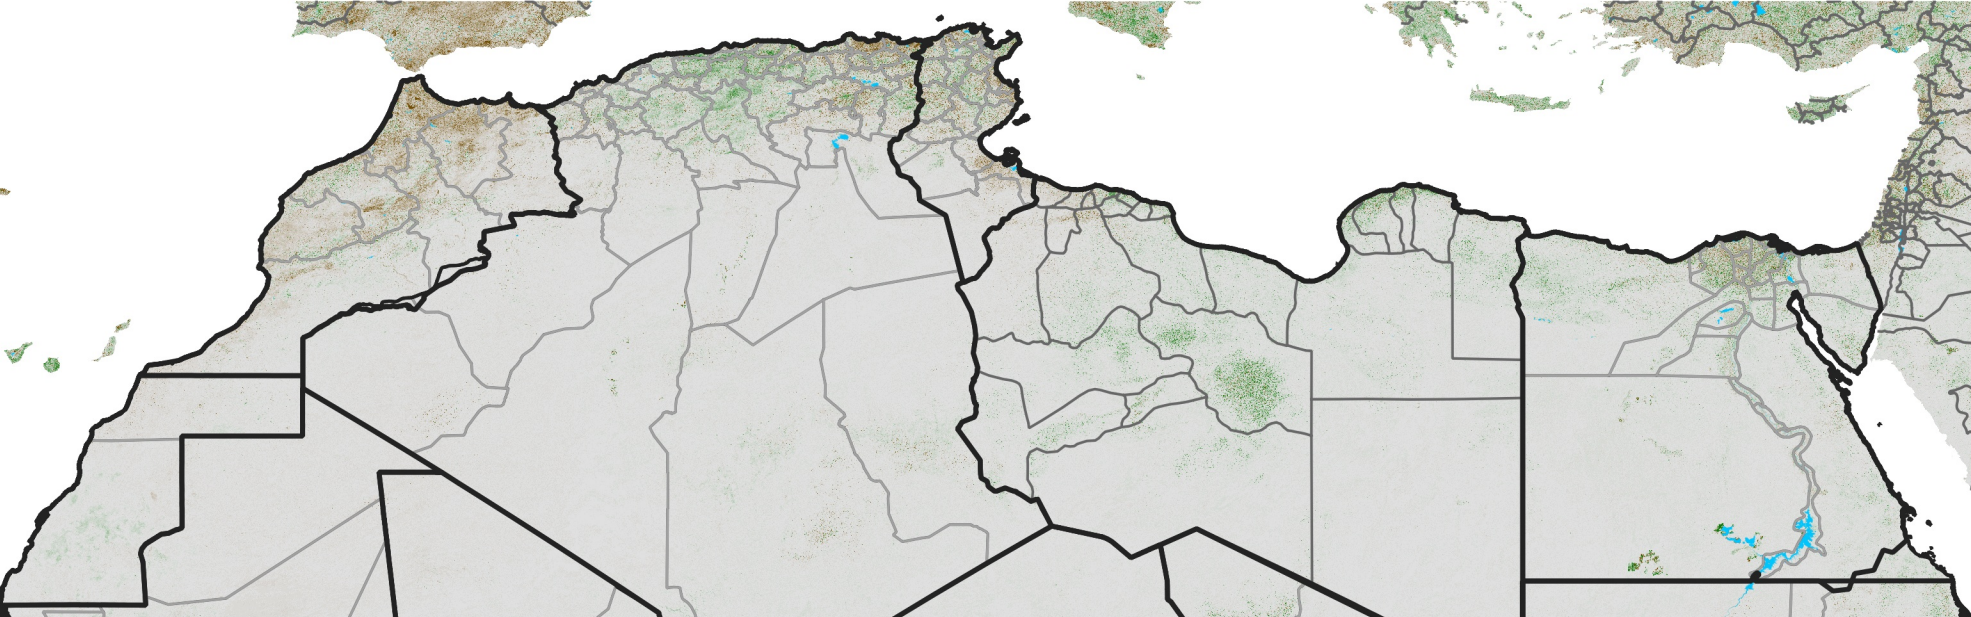

North Africa NDVI Difference

2022 minus 2021

Period 58 / Oct 11 - 20, 2022

NDVI Difference

< -0.3 -0.2 -0.1 -0.05 0.05 0.1 0.2 >0.3

Negative

No Difference

Positive