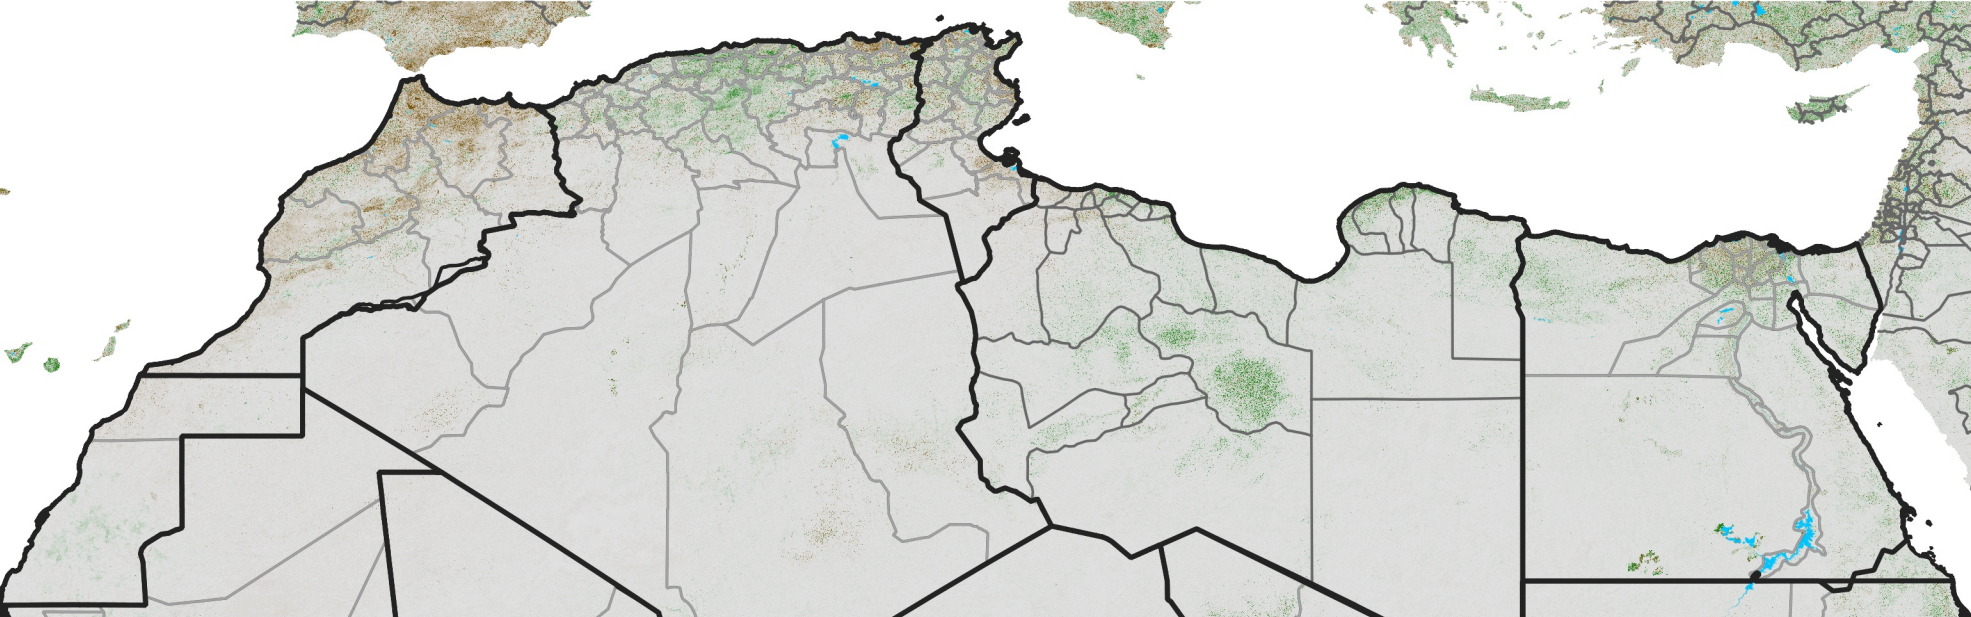

North Africa NDVI Difference

2022 minus 2021

Period 59 / Oct 16 - 25, 2022

NDVI Difference

< -0.3 -0.2 -0.1 -0.05 0.05 0.1 0.2 >0.3

Negative

No Difference

Positive