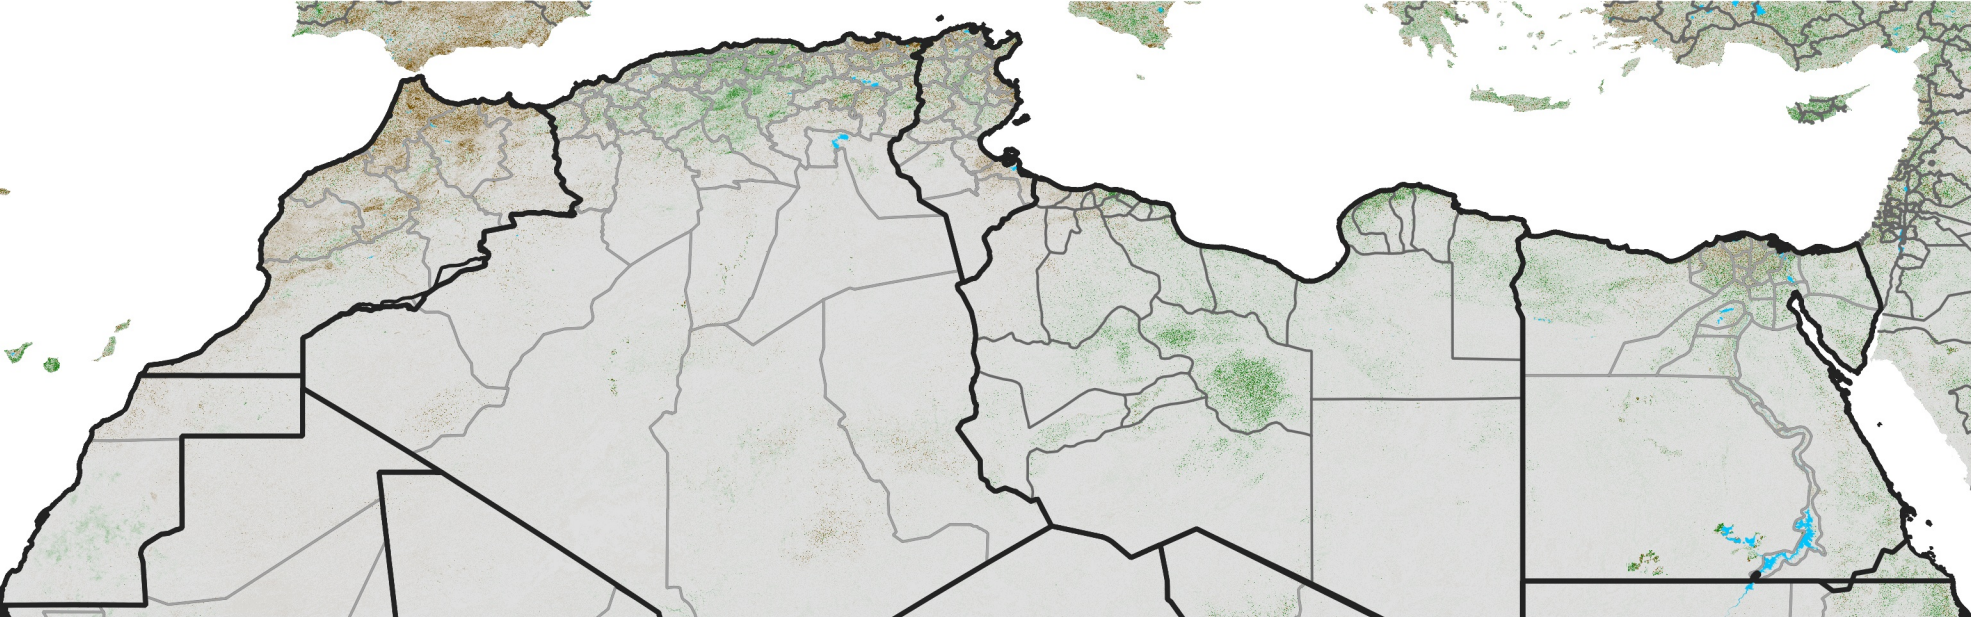

North Africa NDVI Difference

2022 minus 2021

Period 60 / Oct 21 - 31, 2022

NDVI Difference

< -0.3 -0.2 -0.1 -0.05 0.05 0.1 0.2 >0.3

Negative

No Difference

Positive