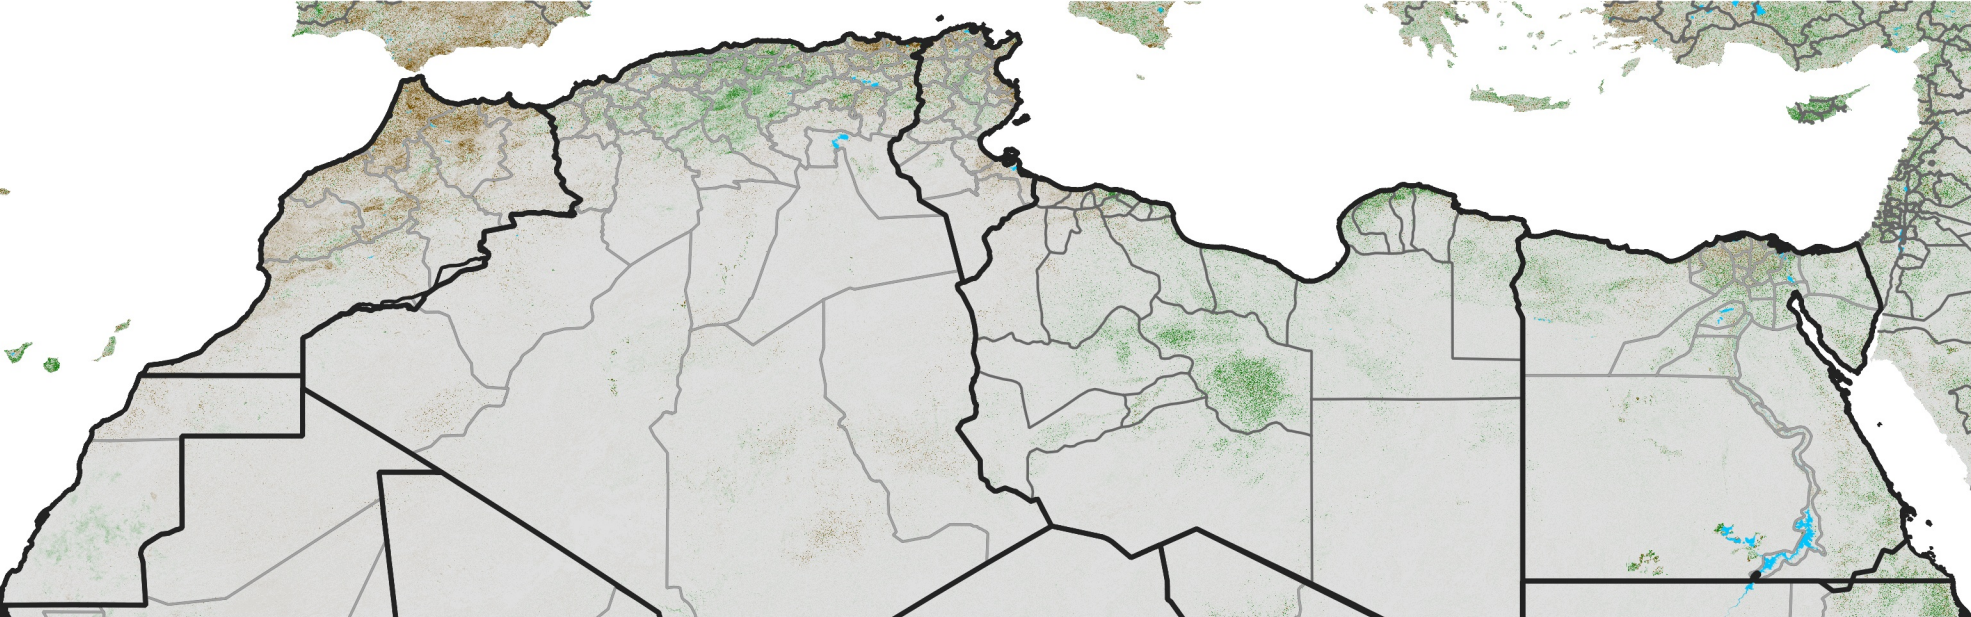

North Africa NDVI Difference

2022 minus 2021

Period 61 / Oct 26 - Nov 05, 2022

NDVI Difference

Negative

No Difference

Positive