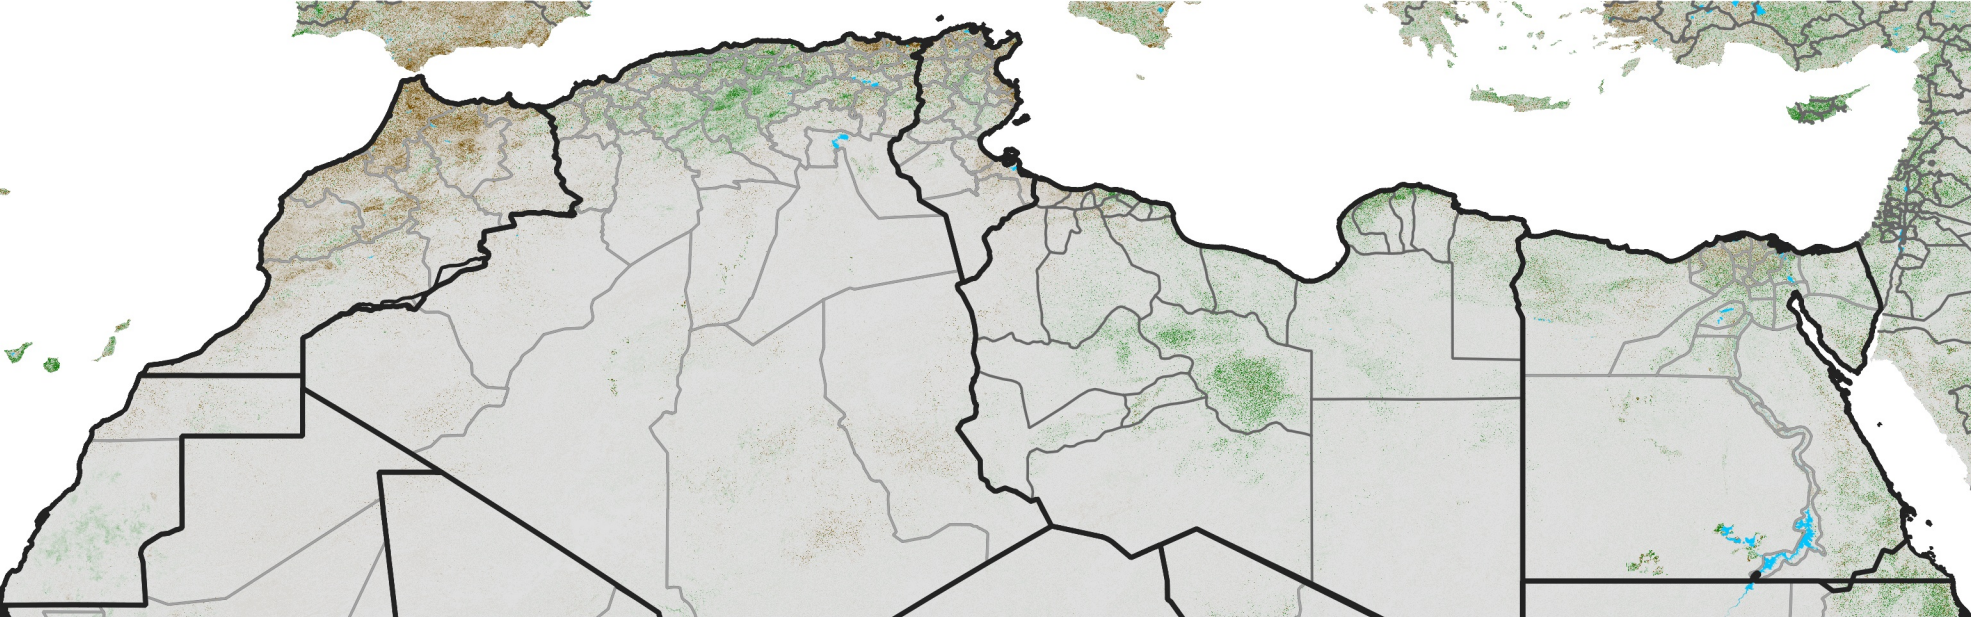

North Africa NDVI Difference

2022 minus 2021

Period 62 / Nov 01 - 10, 2022

NDVI Difference

< -0.3 -0.2 -0.1 -0.05 0.05 0.1 0.2 >0.3

Negative

No Difference

Positive