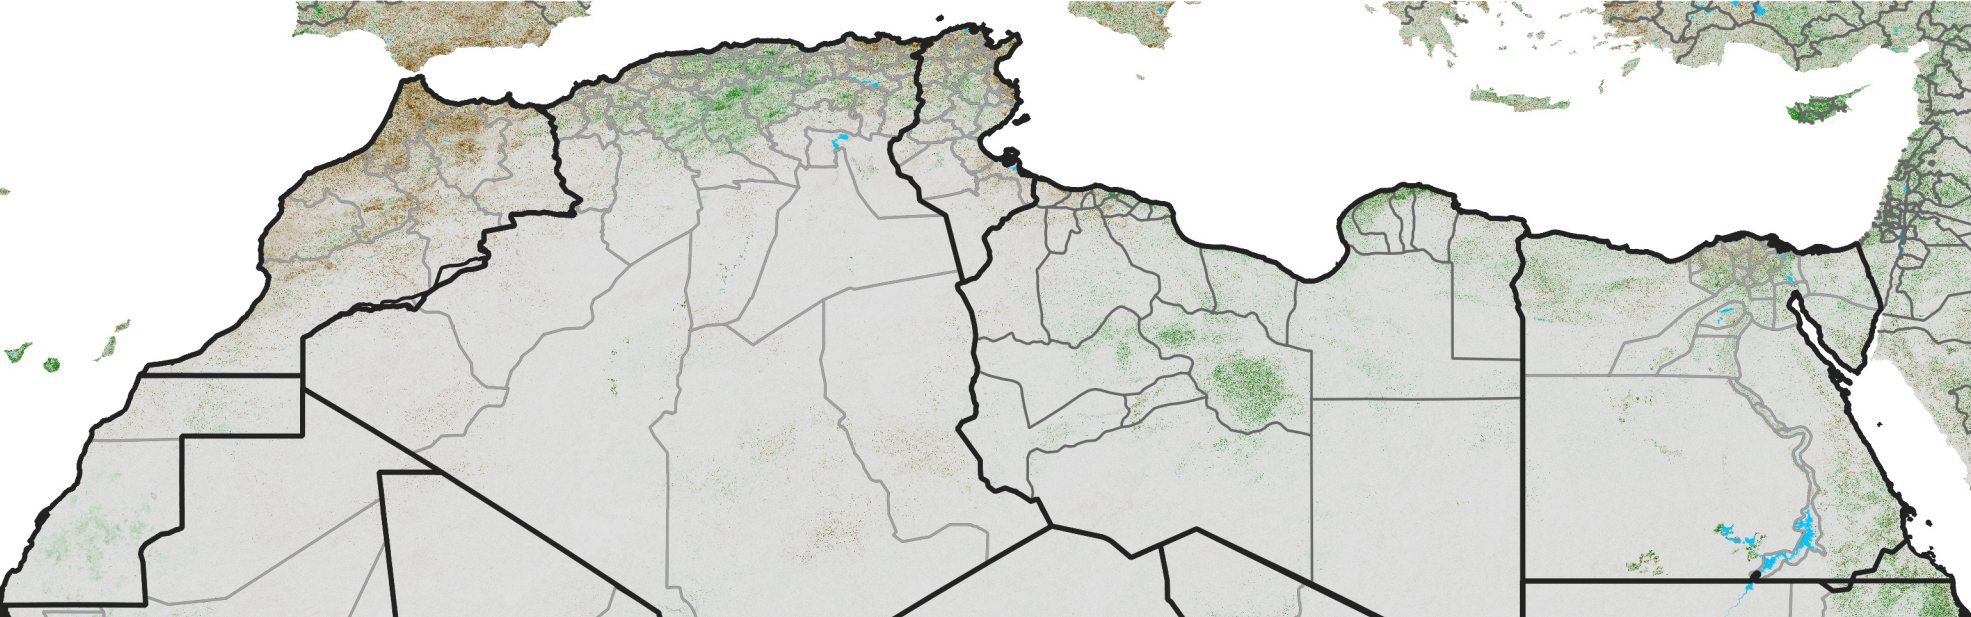

North Africa NDVI Difference

2022 minus 2021

Period 63 / Nov 06 - 15, 2022

NDVI Difference

< -0.3 -0.2 -0.1 -0.05 0.05 0.1 0.2 >0.3

Negative

No Difference

Positive