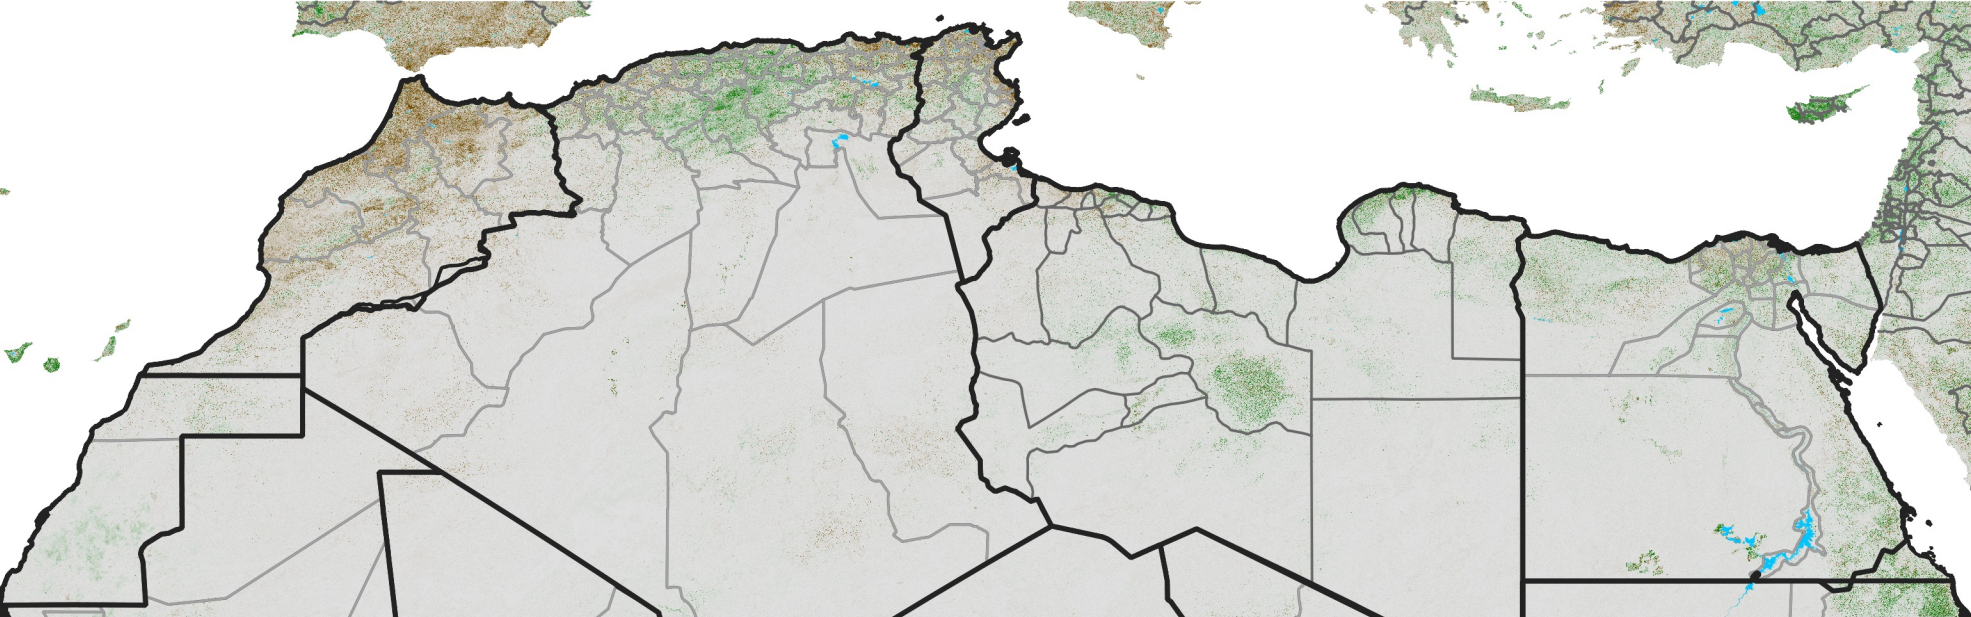

North Africa NDVI Difference

2022 minus 2021

Period 64 / Nov 11 - 20, 2022

NDVI Difference

< -0.3 -0.2 -0.1 -0.05 0.05 0.1 0.2 >0.3

Negative

No Difference

Positive