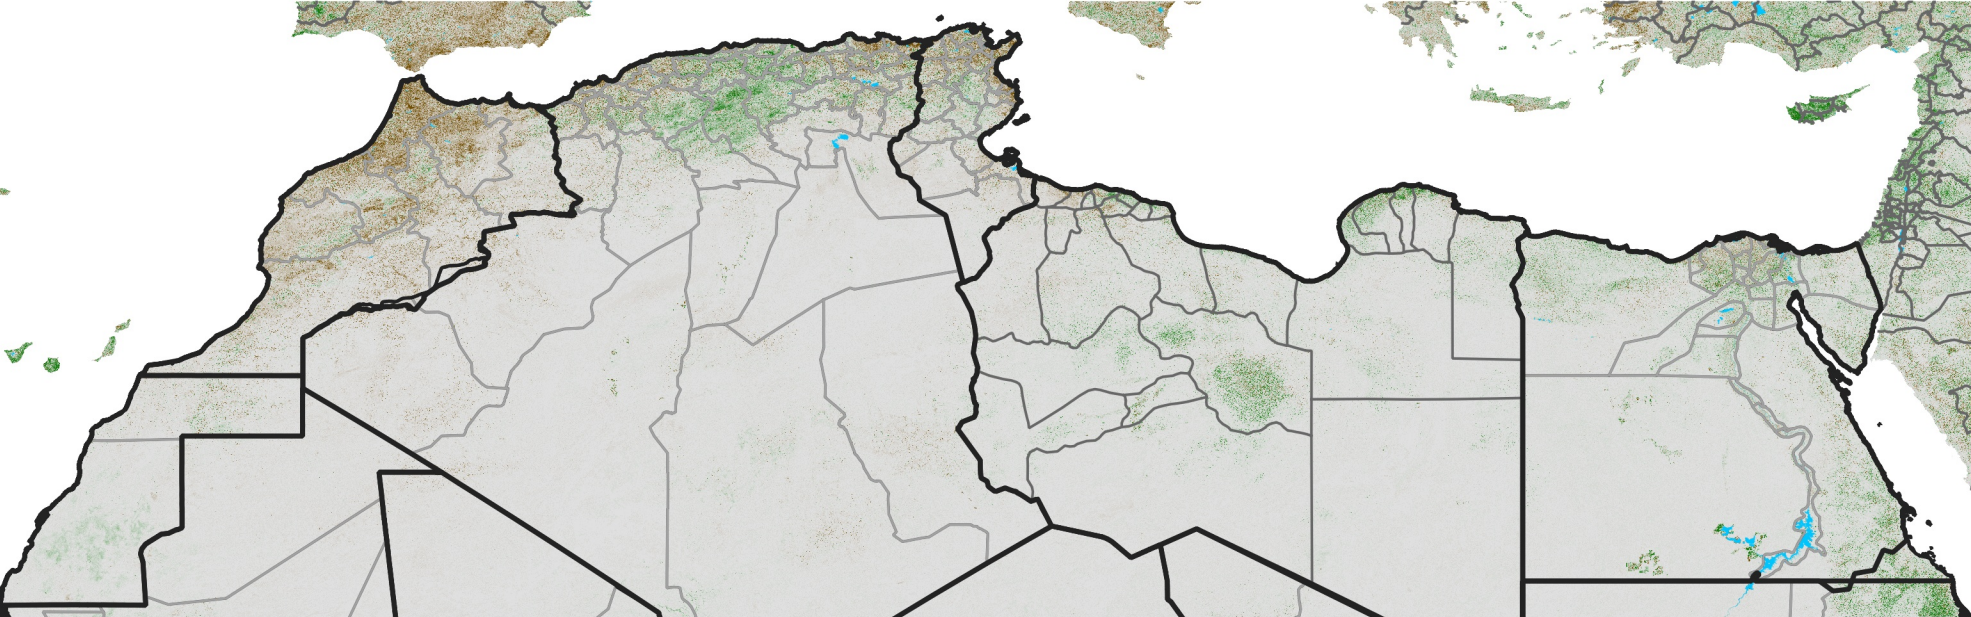

# North Africa NDVI Difference

2022 minus 2021

Period 65 / Nov 16 - 25, 2022

## NDVI Difference

< -0.3   -0.2   -0.1   -0.05   0.05   0.1   0.2   >0.3

Negative

No Difference

Positive