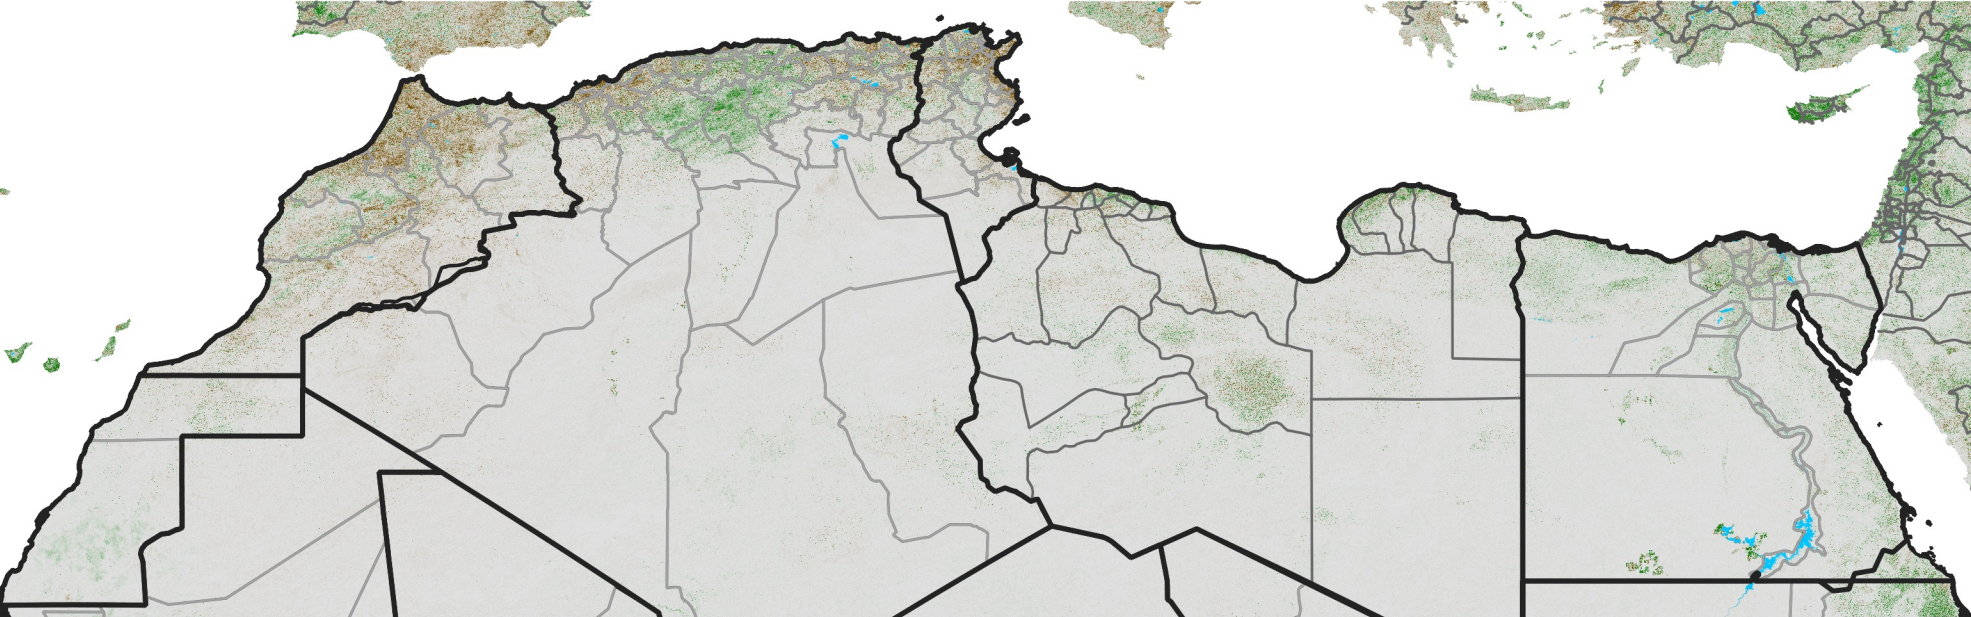

North Africa NDVI Difference

2022 minus 2021

Period 68 / Dec 01 - 10, 2022

NDVI Difference

< -0.3 -0.2 -0.1 -0.05 0.05 0.1 0.2 >0.3

Negative

No Difference

Positive