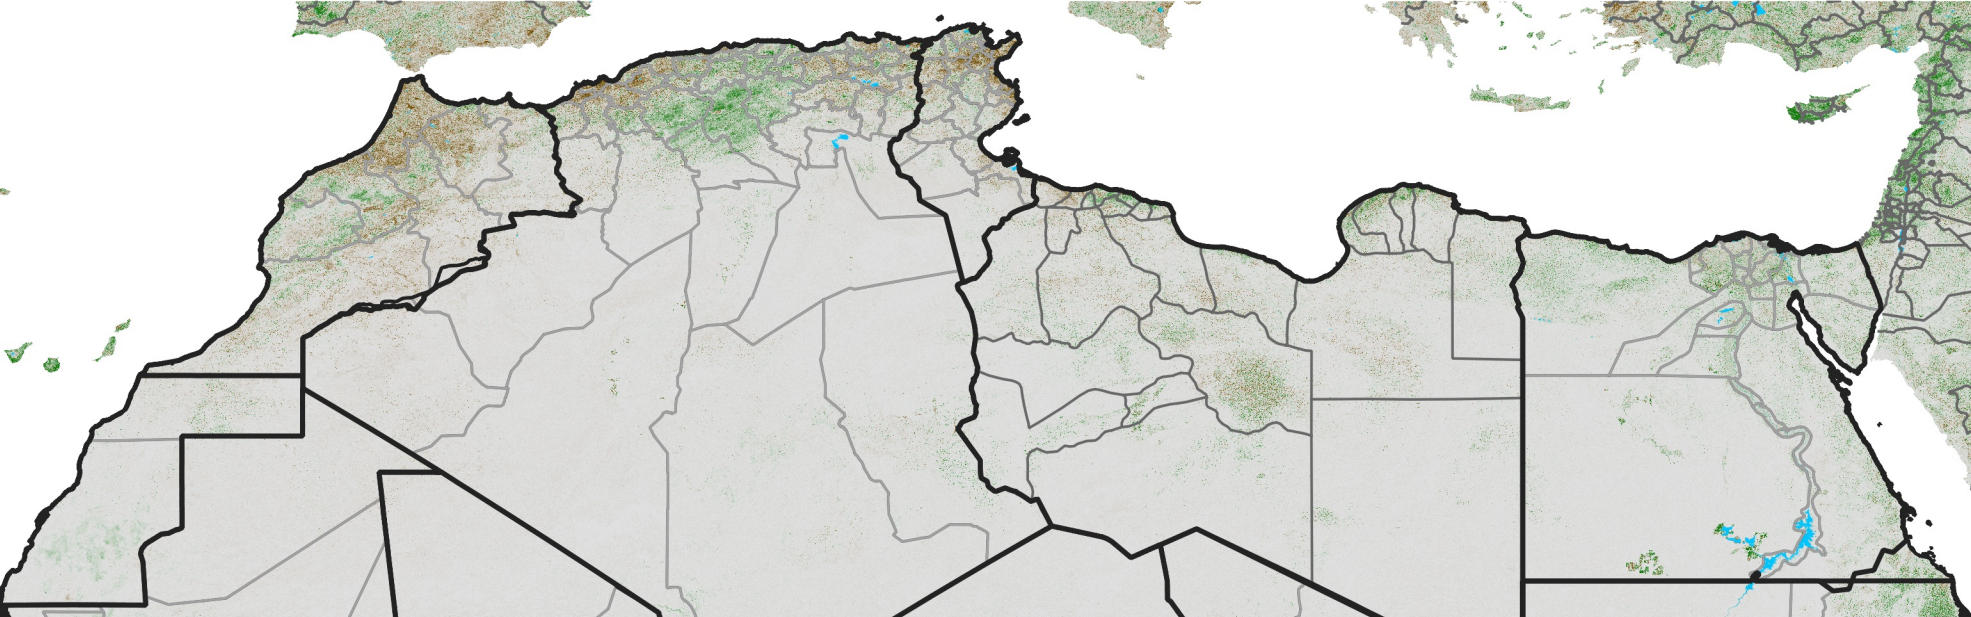

North Africa NDVI Difference

2022 minus 2021

Period 69 / Dec 06 - 15, 2022

NDVI Difference

<math><-0.3</math> -0.2 -0.1 -0.05 0.05 0.1 0.2 >0.3

Negative

No Difference

Positive