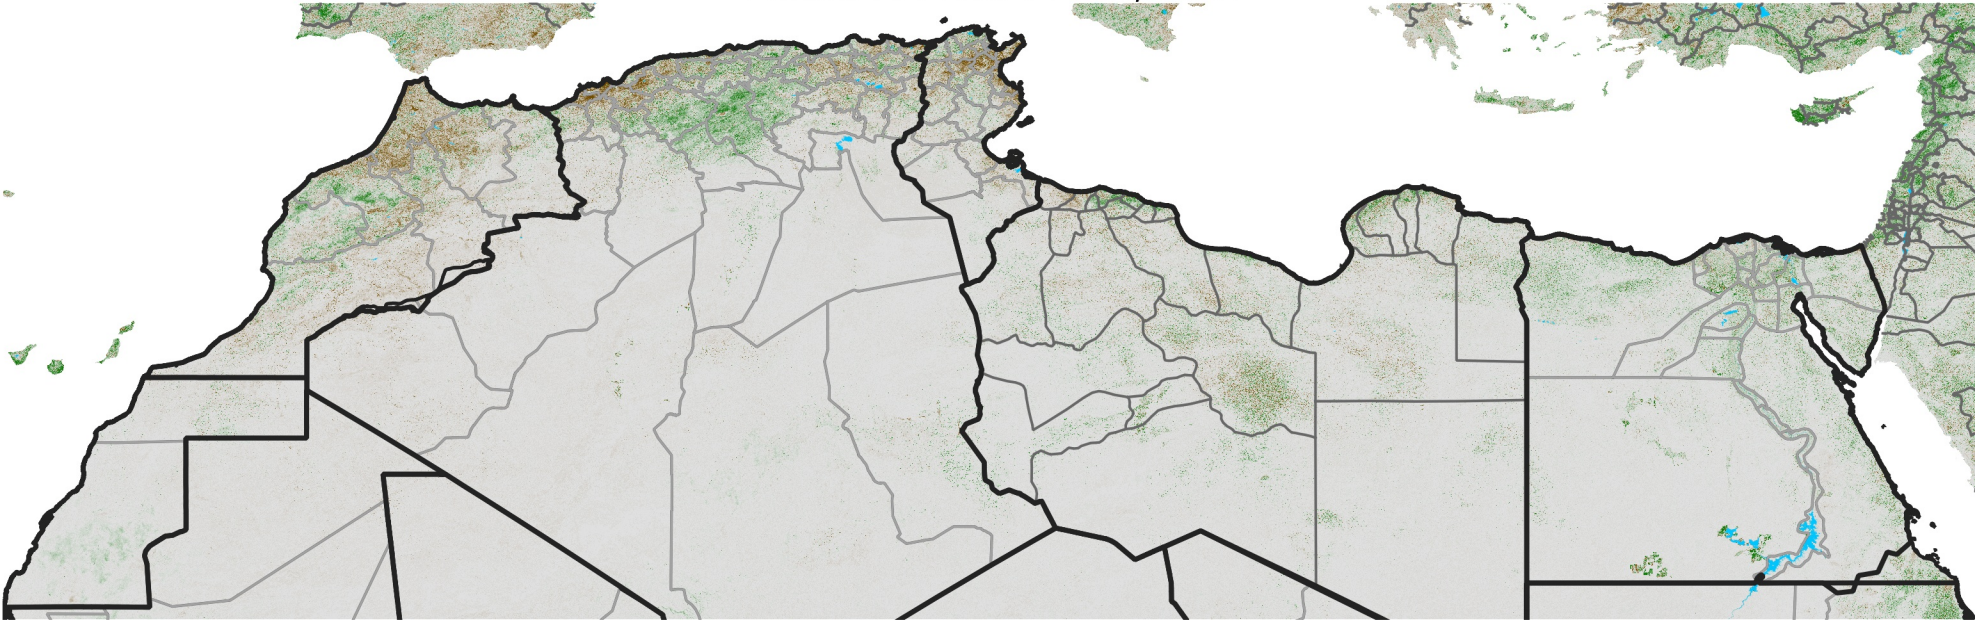

North Africa NDVI Difference

2022 minus 2021

Period 70 / Dec 11 - 20, 2022

NDVI Difference

< -0.3 -0.2 -0.1 -0.05 0.05 0.1 0.2 >0.3

Negative

No Difference

Positive