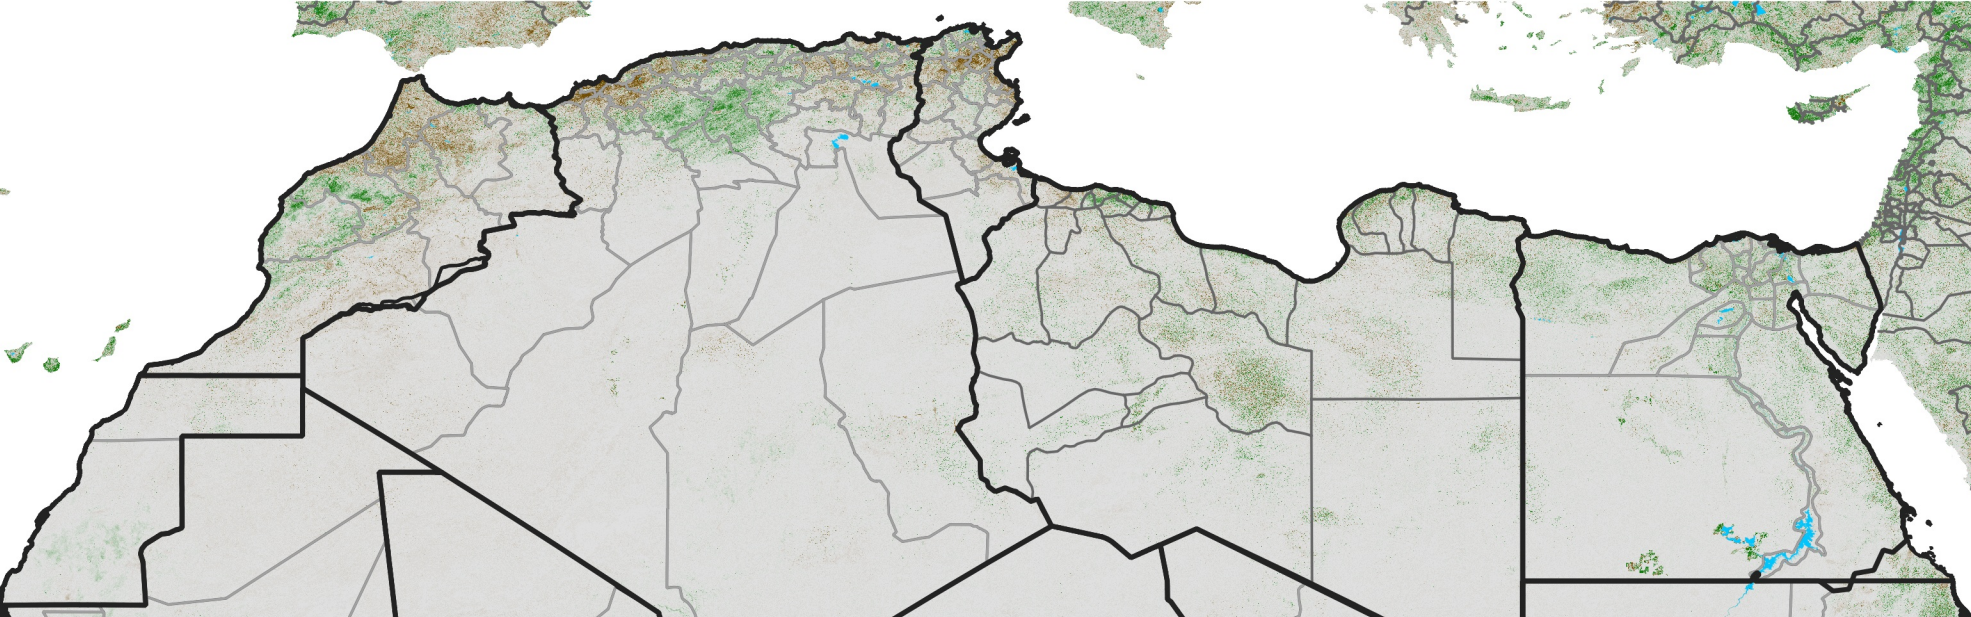

# North Africa NDVI Difference

2022 minus 2021

Period 71 / Dec 16 - 25, 2022

## NDVI Difference

< -0.3   -0.2   -0.1   -0.05   0.05   0.1   0.2   >0.3

Negative

No Difference

Positive