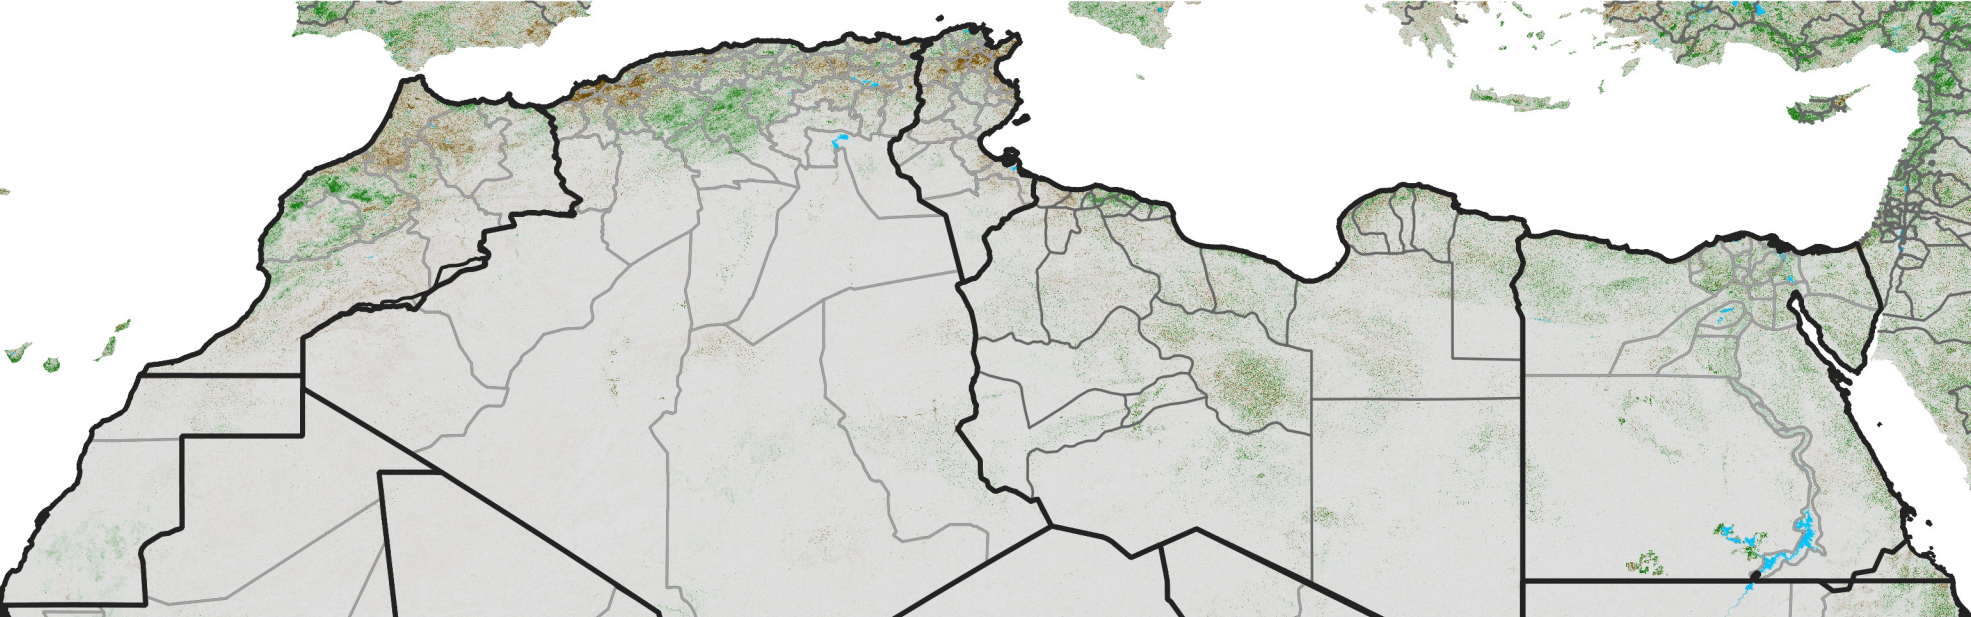

North Africa NDVI Difference

2022 minus 2021

Period 72 / Dec 21 - 31, 2022

NDVI Difference

< -0.3 -0.2 -0.1 -0.05 0.05 0.1 0.2 >0.3

Negative

No Difference

Positive