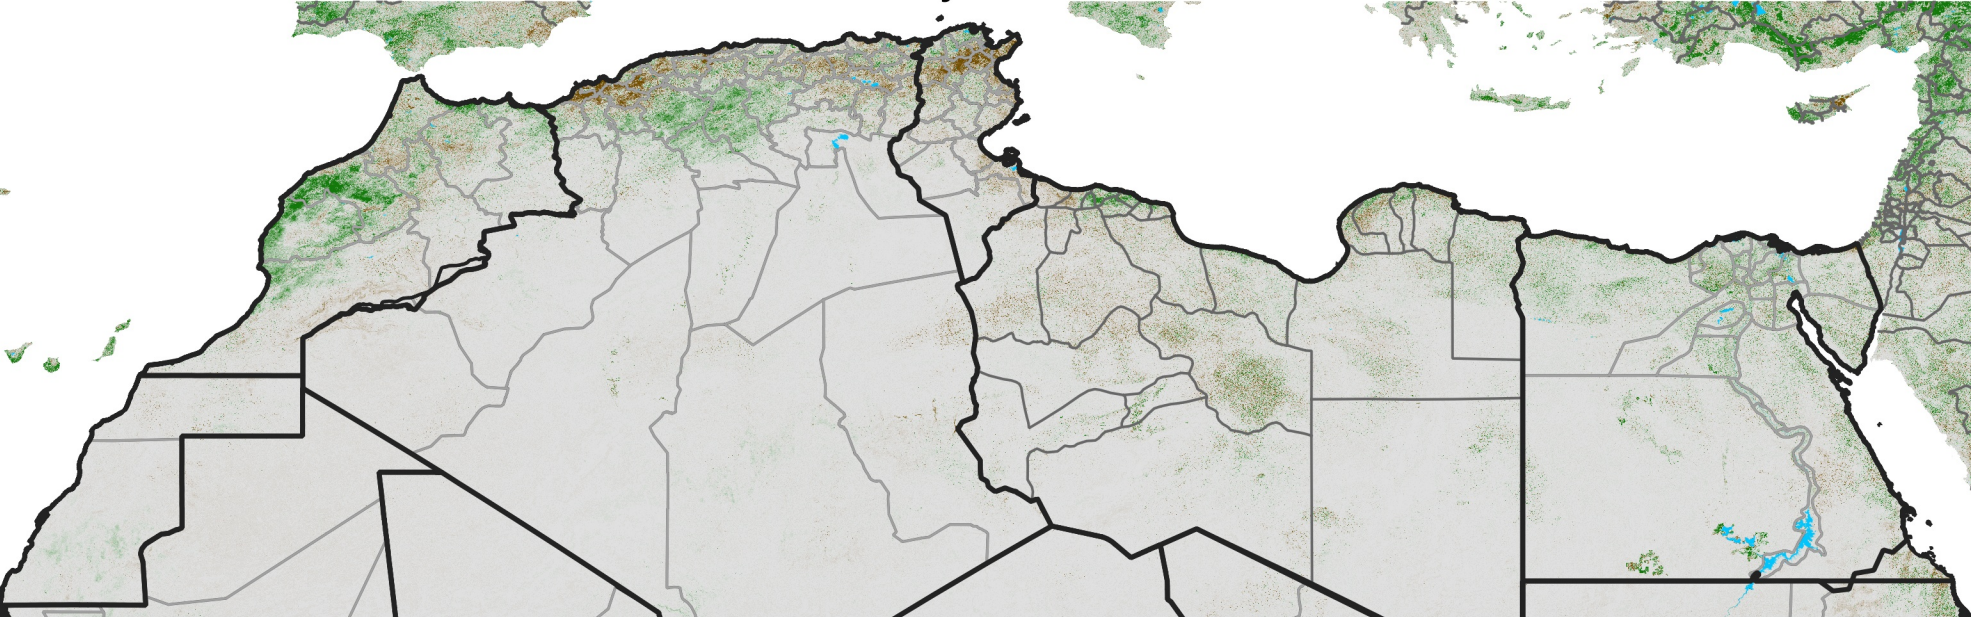

North Africa NDVI Difference

2023 minus 2022

Period 03 / Jan 06 - 15, 2023

NDVI Difference

< -0.3 -0.2 -0.1 -0.05 0.05 0.1 0.2 >0.3

Negative

No Difference

Positive