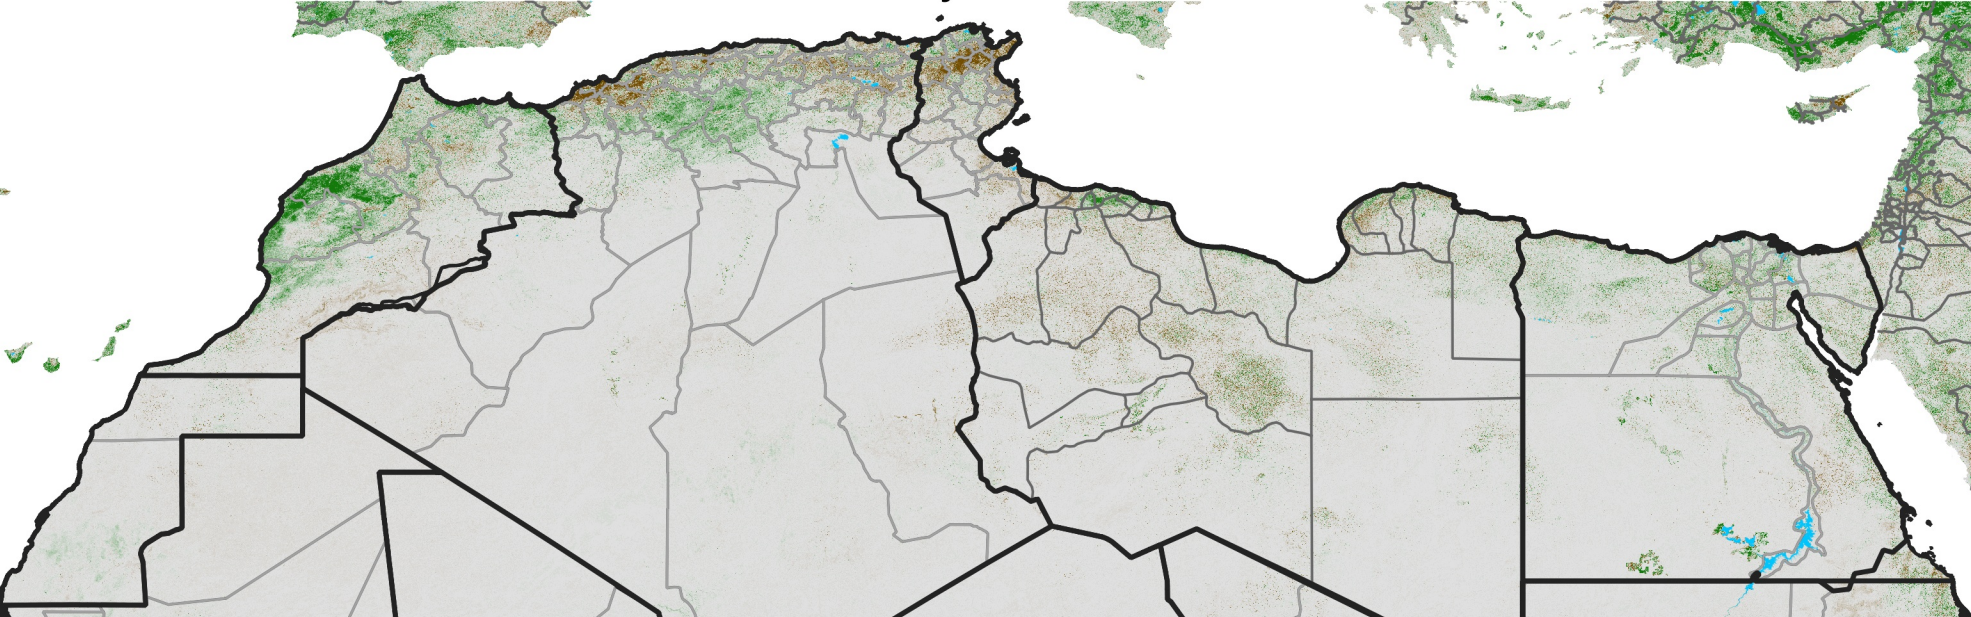

# North Africa NDVI Difference

2023 minus 2022

Period 04 / Jan 11 - 20, 2023

## NDVI Difference

< -0.3   -0.2   -0.1   -0.05   0.05   0.1   0.2   >0.3

Negative

No Difference

Positive