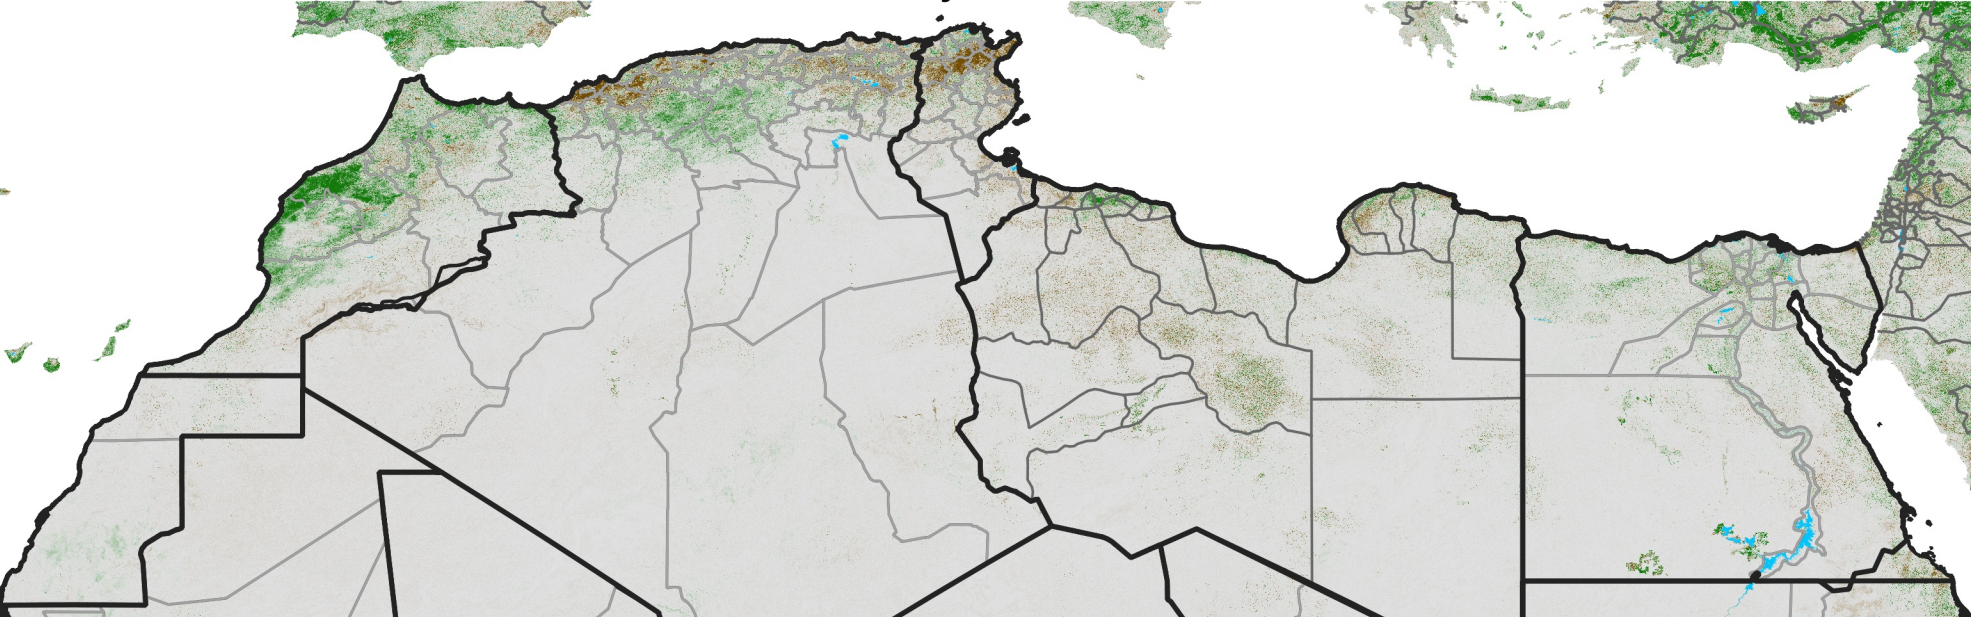

North Africa NDVI Difference

2023 minus 2022

Period 05 / Jan 16 - 25, 2023

NDVI Difference

< -0.3 -0.2 -0.1 -0.05 0.05 0.1 0.2 >0.3

Negative

No Difference

Positive