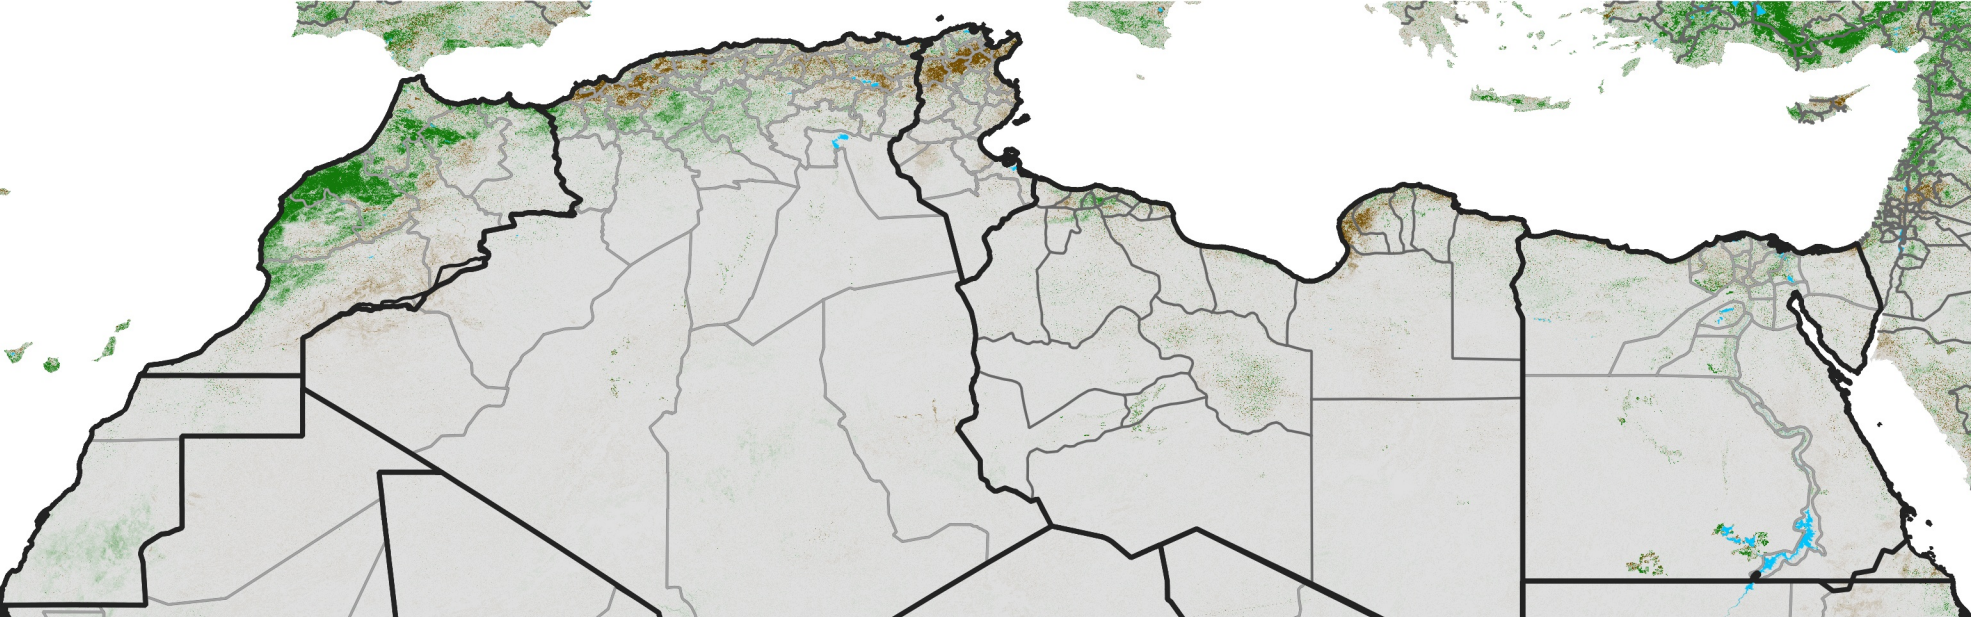

# North Africa NDVI Difference

2023 minus 2022

Period 11 / Feb 16 - 25, 2023

## NDVI Difference

< -0.3   -0.2   -0.1   -0.05   0.05   0.1   0.2   >0.3

Negative

No Difference

Positive