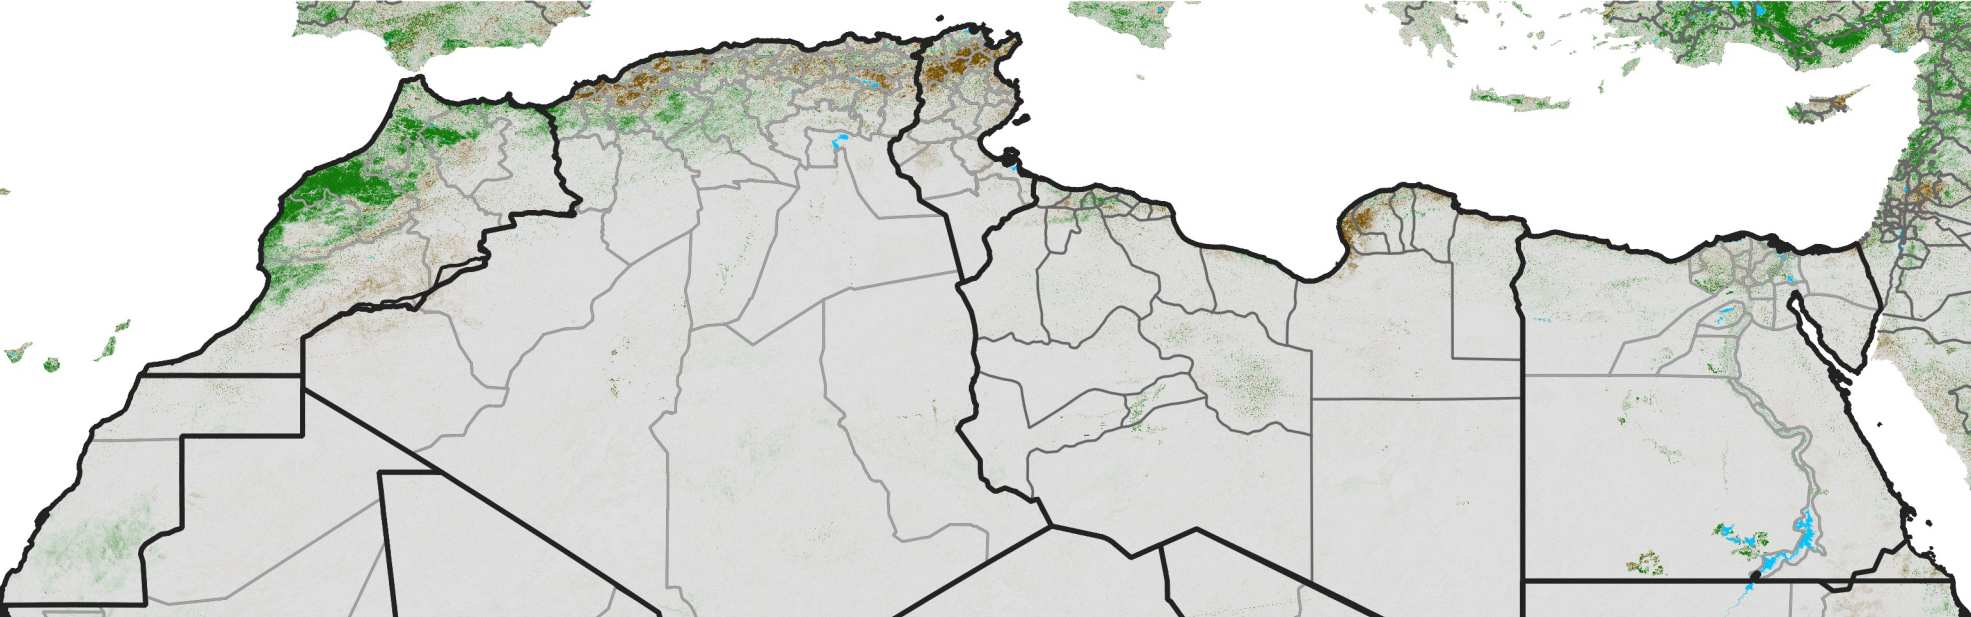

North Africa NDVI Difference

2023 minus 2022

Period 12 / Feb 21 - 28, 2023

NDVI Difference

< -0.3 -0.2 -0.1 -0.05 0.05 0.1 0.2 >0.3

Negative

No Difference

Positive