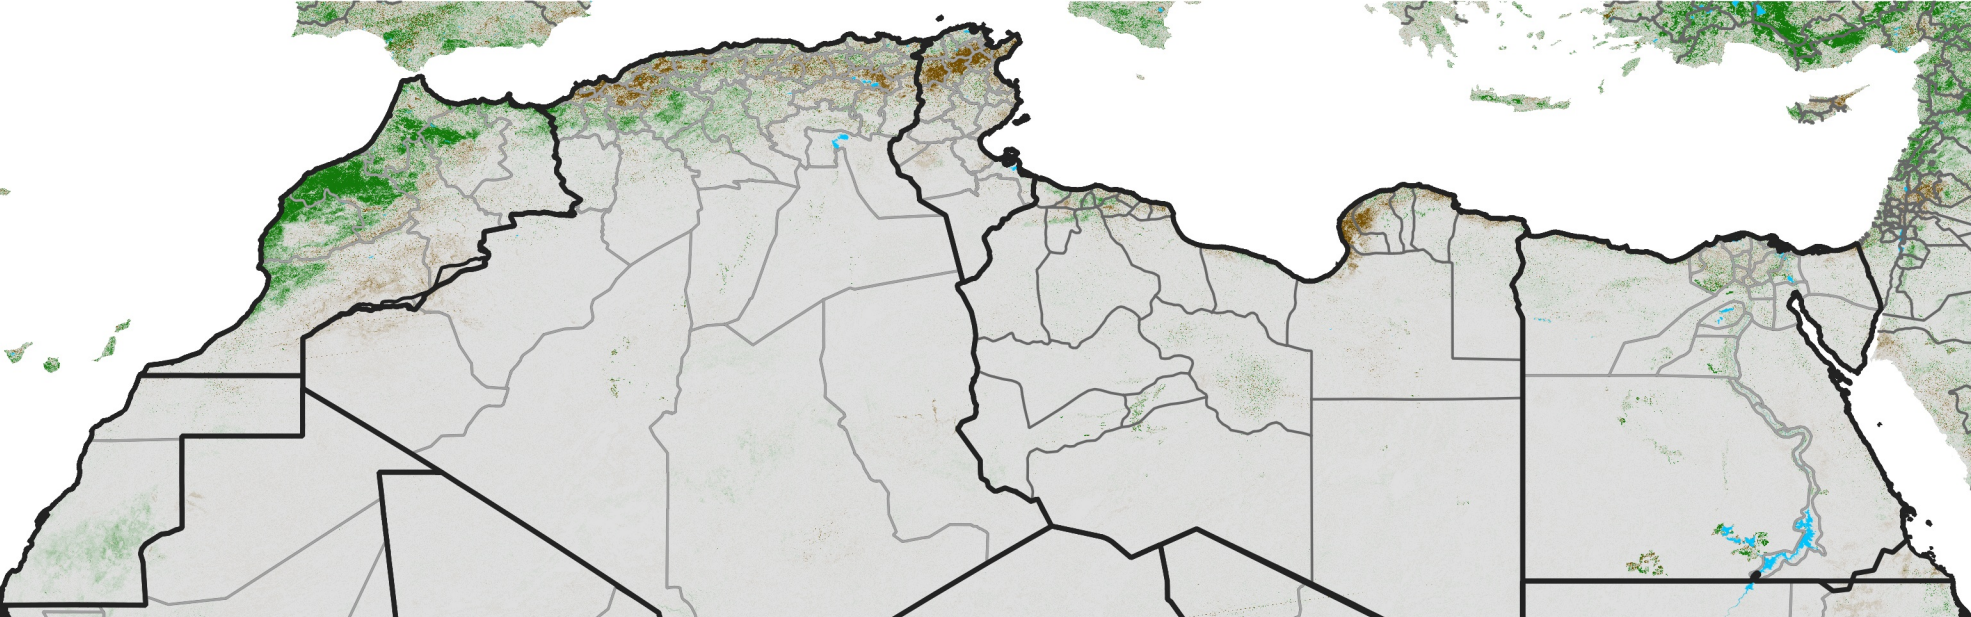

# North Africa NDVI Difference

2023 minus 2022

Period 13 / Feb 26 - Mar 05, 2023

## NDVI Difference

< -0.3   -0.2   -0.1   -0.05   0.05   0.1   0.2   >0.3

Negative

No Difference

Positive