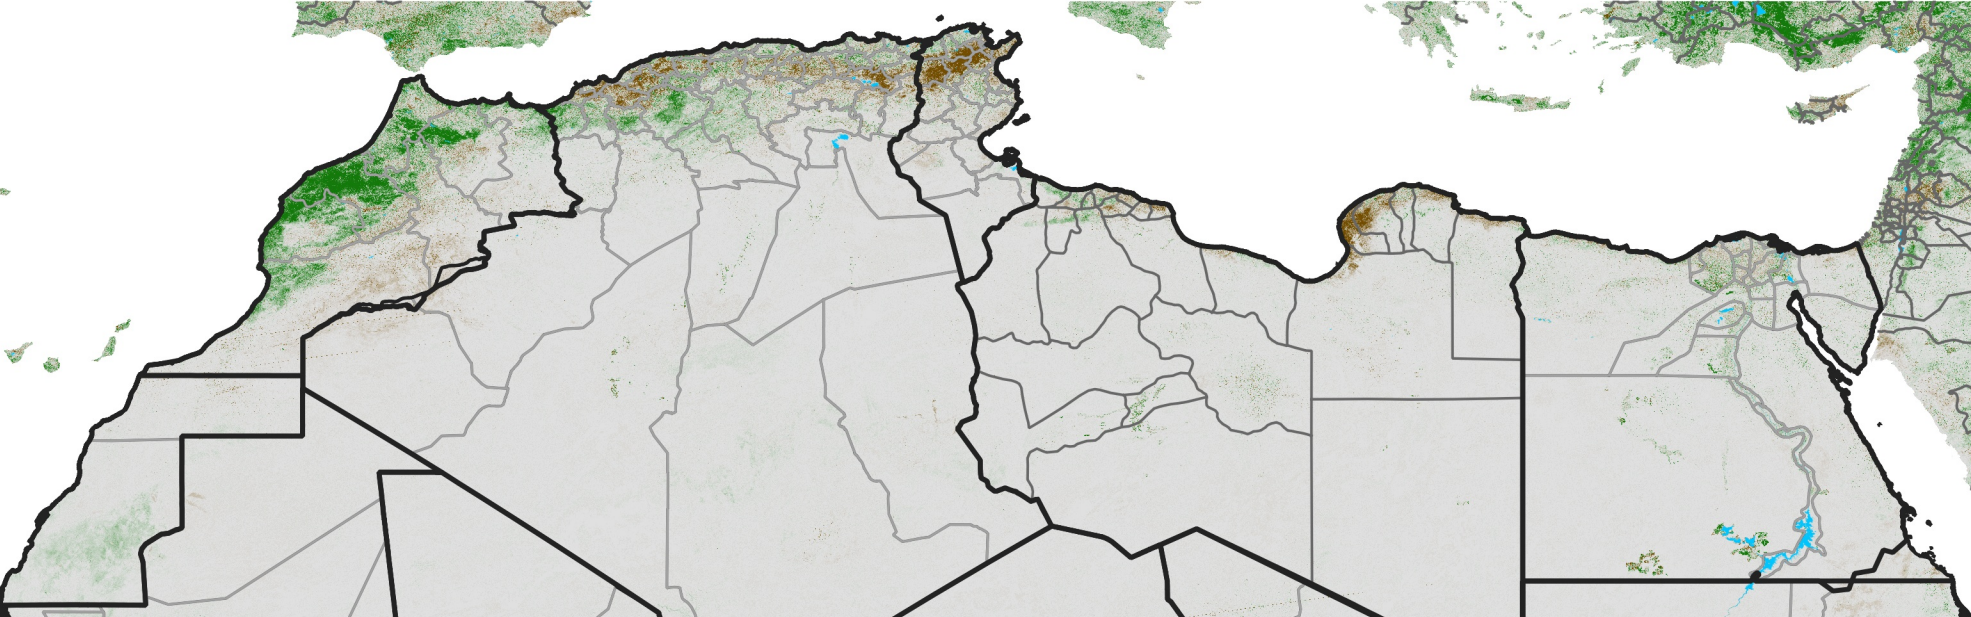

North Africa NDVI Difference

2023 minus 2022

Period 15 / Mar 06 - 15, 2023

NDVI Difference

< -0.3 -0.2 -0.1 -0.05 0.05 0.1 0.2 >0.3

Negative

No Difference

Positive