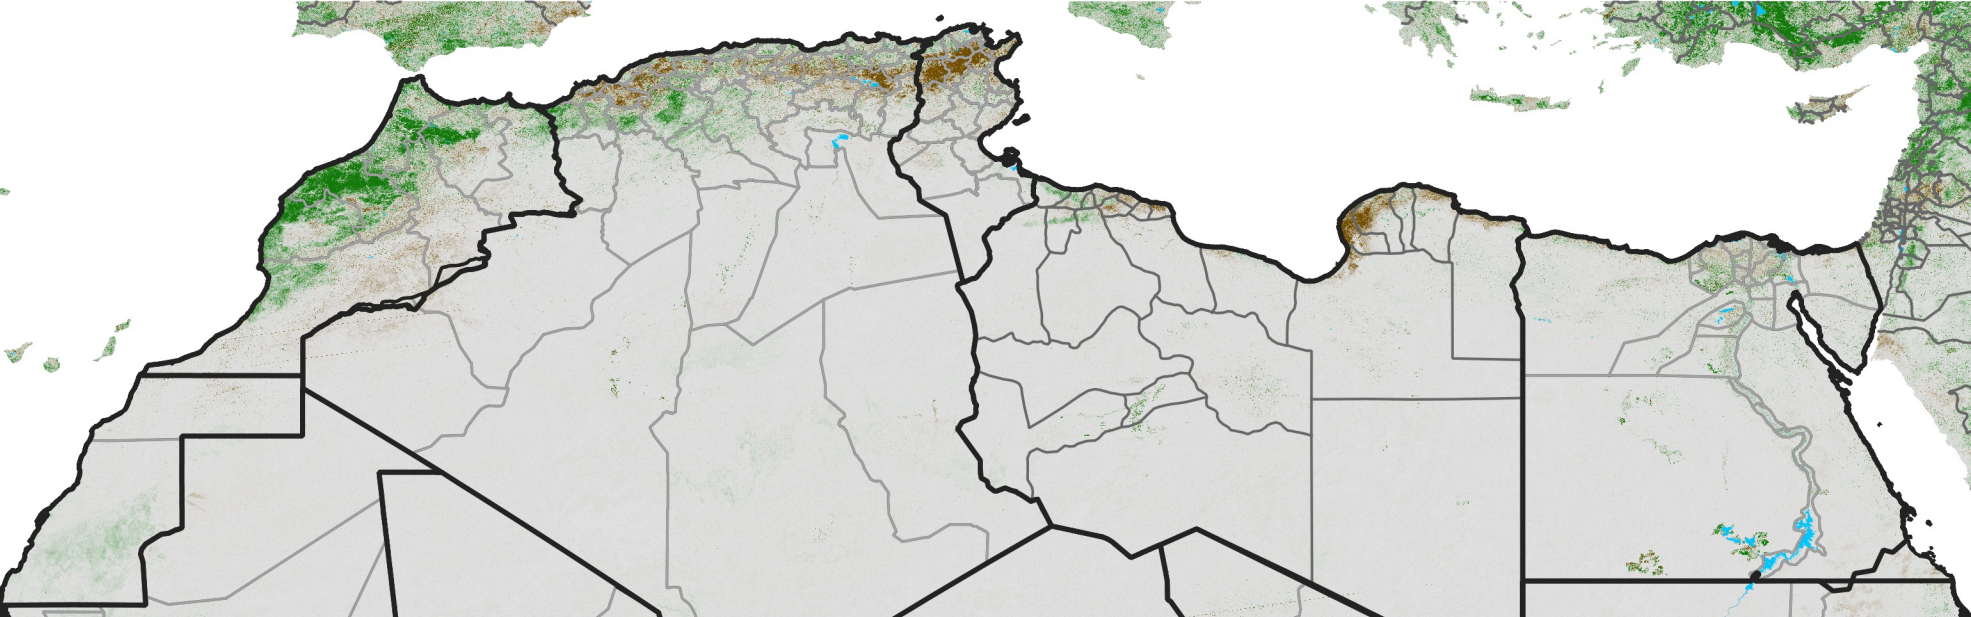

North Africa NDVI Difference

2023 minus 2022

Period 16 / Mar 11 - 20, 2023

NDVI Difference

< -0.3 -0.2 -0.1 -0.05 0.05 0.1 0.2 >0.3

Negative

No Difference

Positive