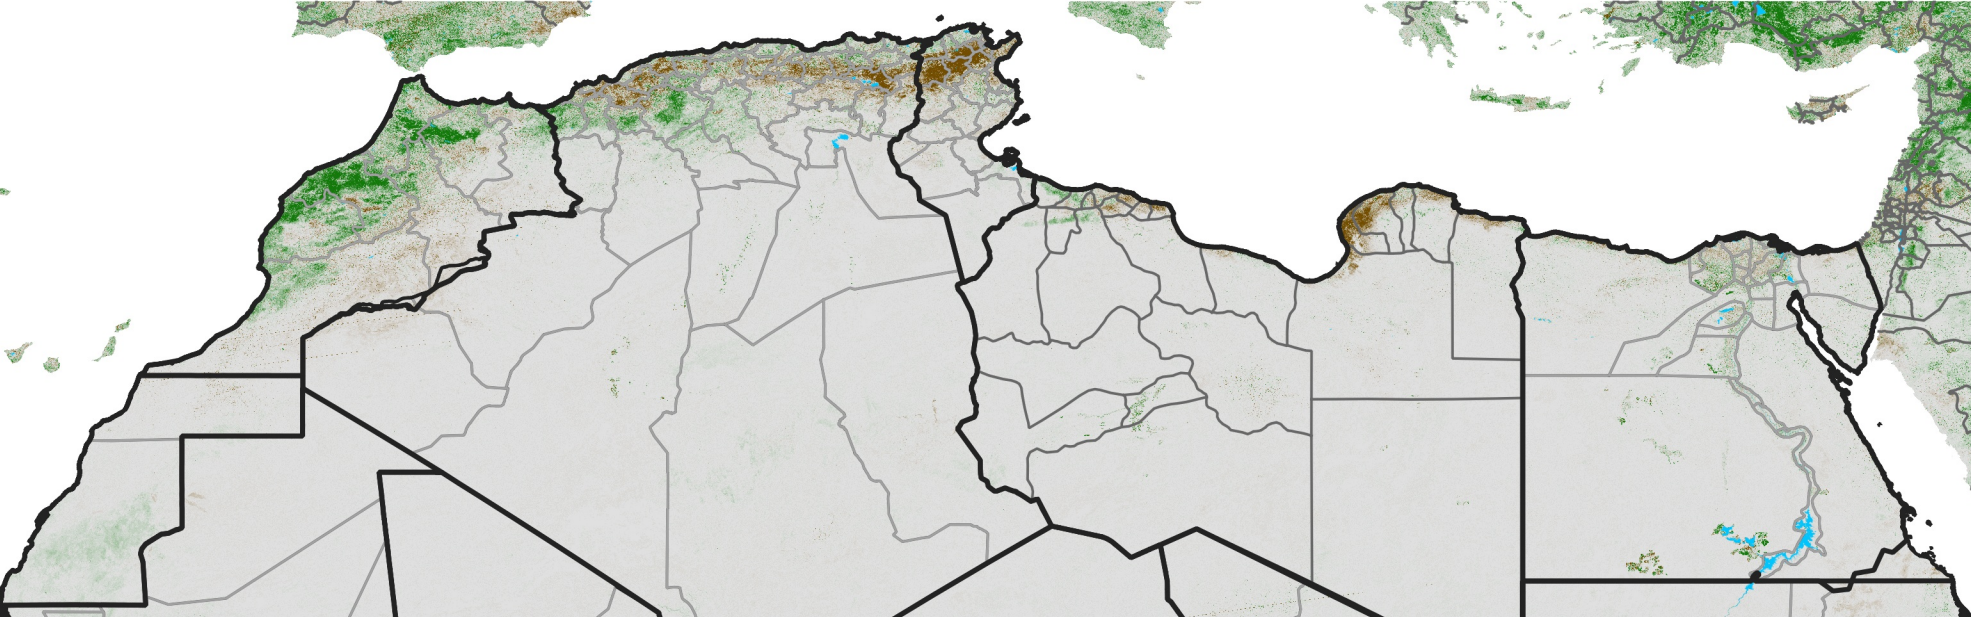

North Africa NDVI Difference

2023 minus 2022

Period 17 / Mar 16 - 25, 2023

NDVI Difference

< -0.3 -0.2 -0.1 -0.05 0.05 0.1 0.2 >0.3

Negative

No Difference

Positive