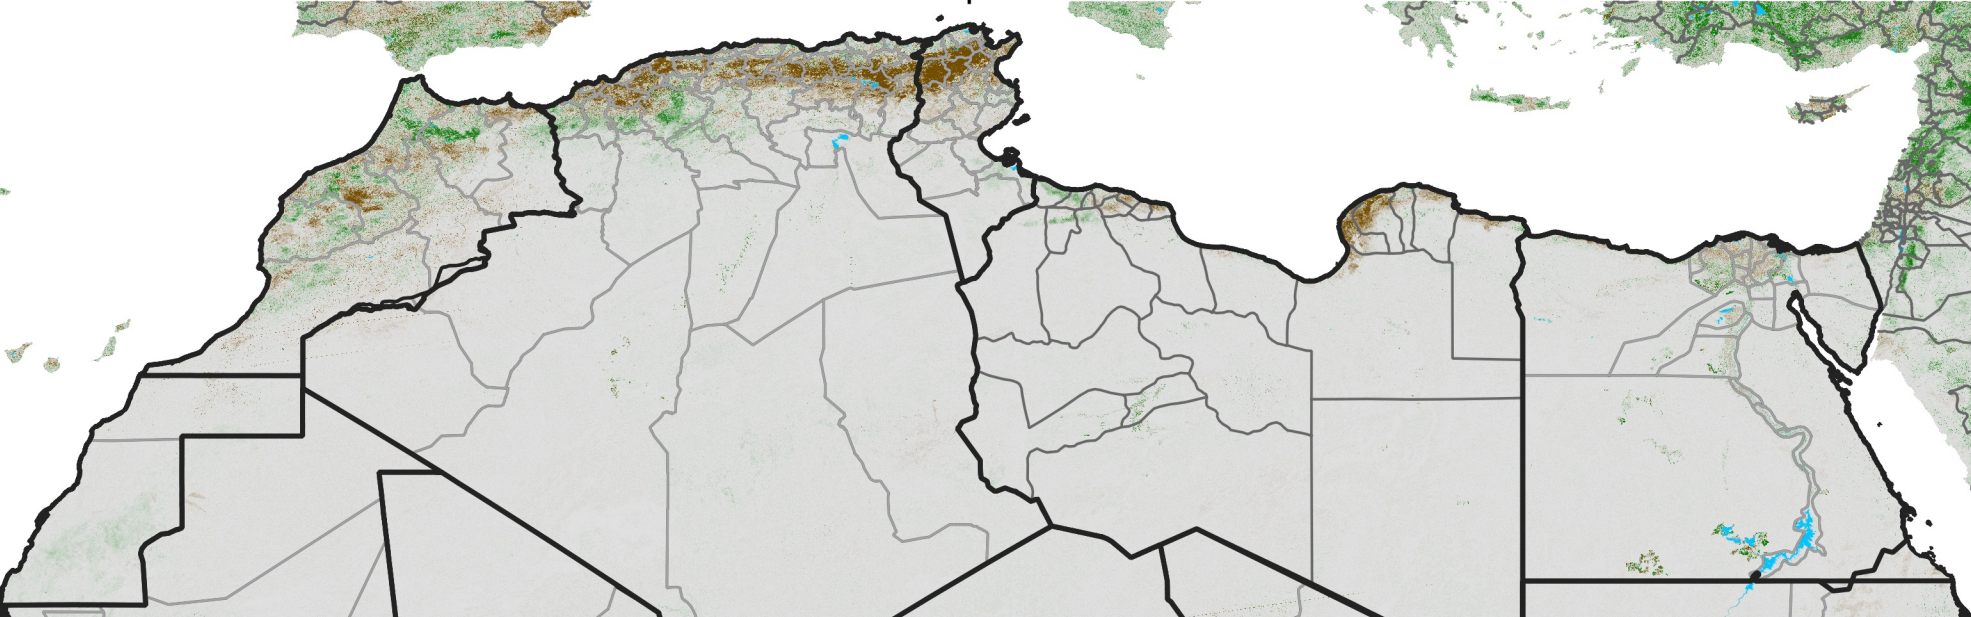

North Africa NDVI Difference

2023 minus 2022

Period 20 / Apr 01 - 10, 2023

NDVI Difference

< -0.3 -0.2 -0.1 -0.05 0.05 0.1 0.2 >0.3

Negative

No Difference

Positive