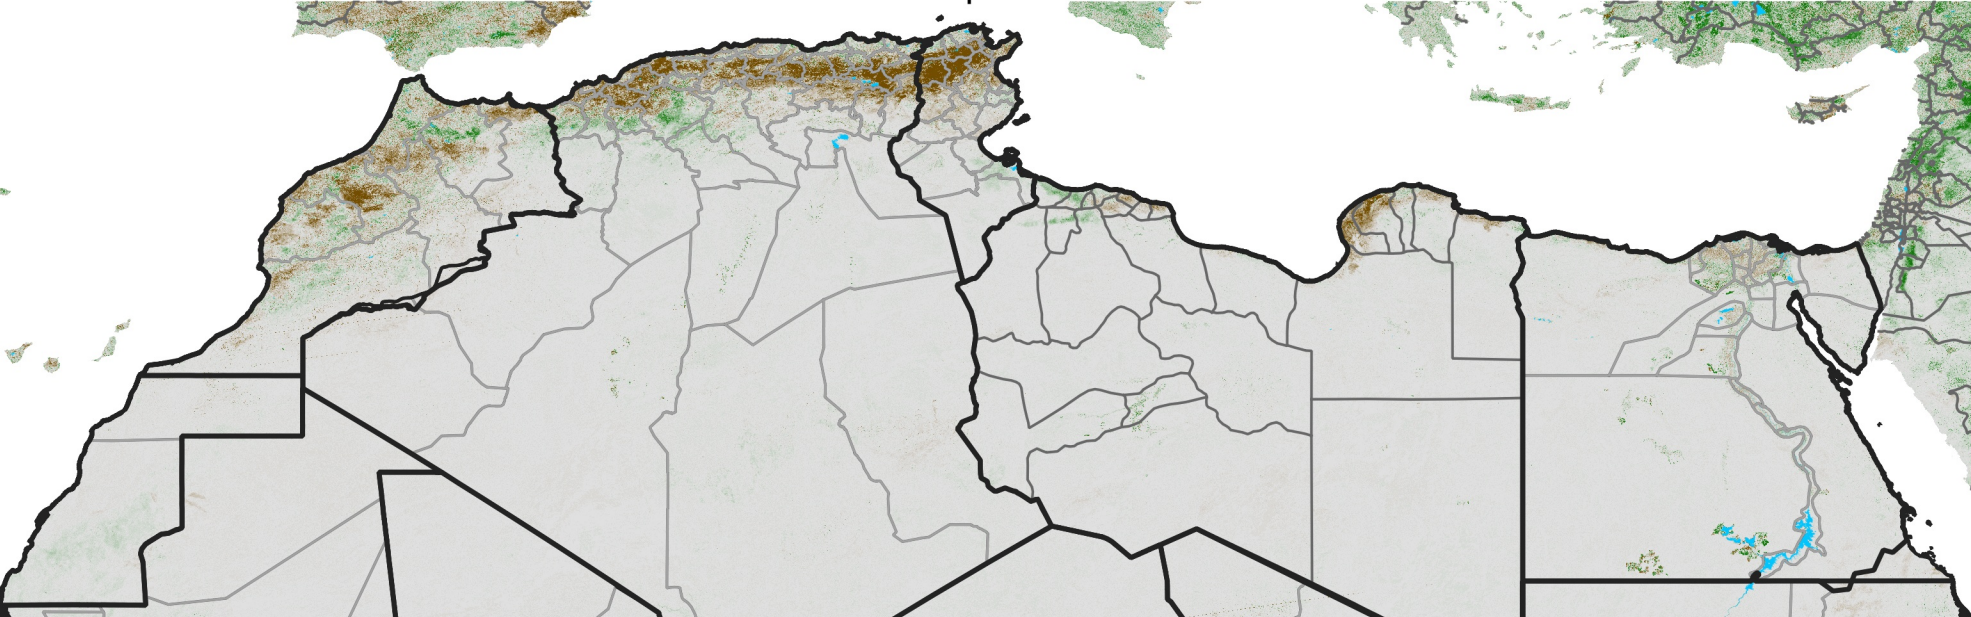

# North Africa NDVI Difference

2023 minus 2022

Period 21 / Apr 06 - 15, 2023

## NDVI Difference

< -0.3   -0.2   -0.1   -0.05   0.05   0.1   0.2   >0.3

Negative

No Difference

Positive