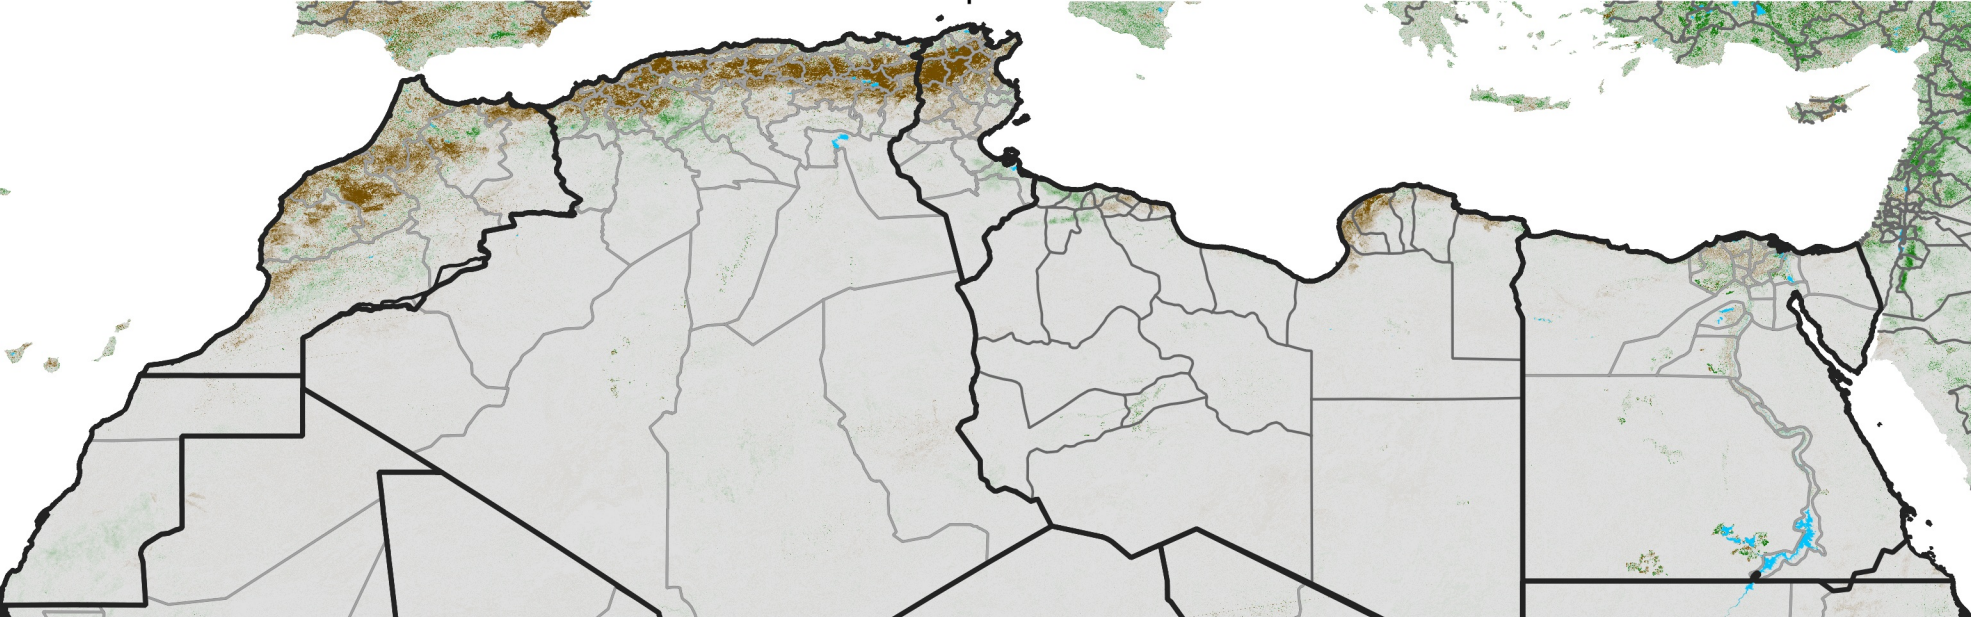

North Africa NDVI Difference

2023 minus 2022

Period 22 / Apr 11 - 20, 2023

NDVI Difference

< -0.3 -0.2 -0.1 -0.05 0.05 0.1 0.2 >0.3

Negative

No Difference

Positive