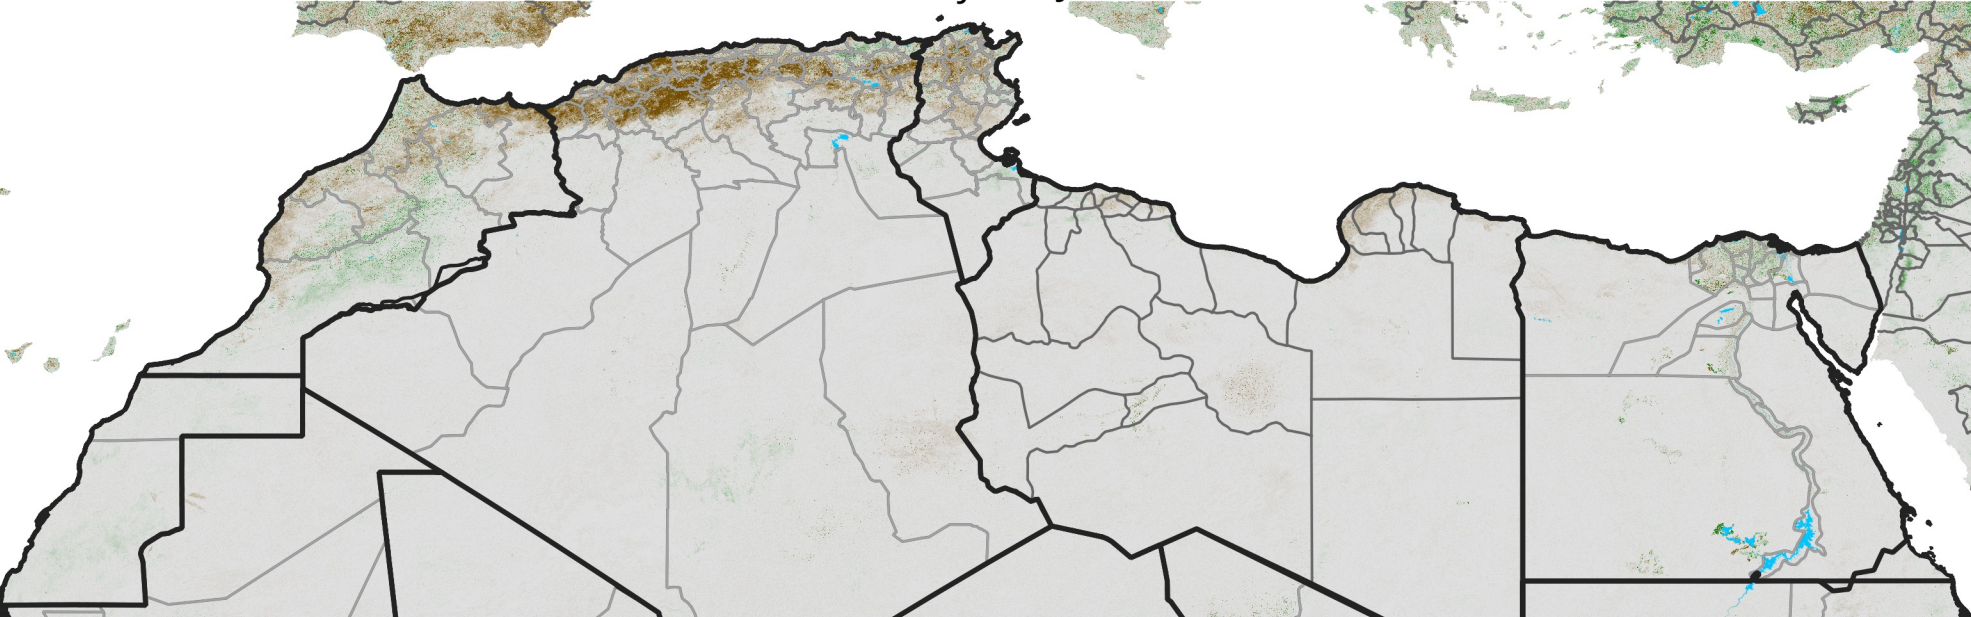

# North Africa NDVI Difference

2023 minus 2022

Period 31 / May 26 - Jun 05, 2023

## NDVI Difference

< -0.3   -0.2   -0.1   -0.05   0.05   0.1   0.2   >0.3

Negative

No Difference

Positive