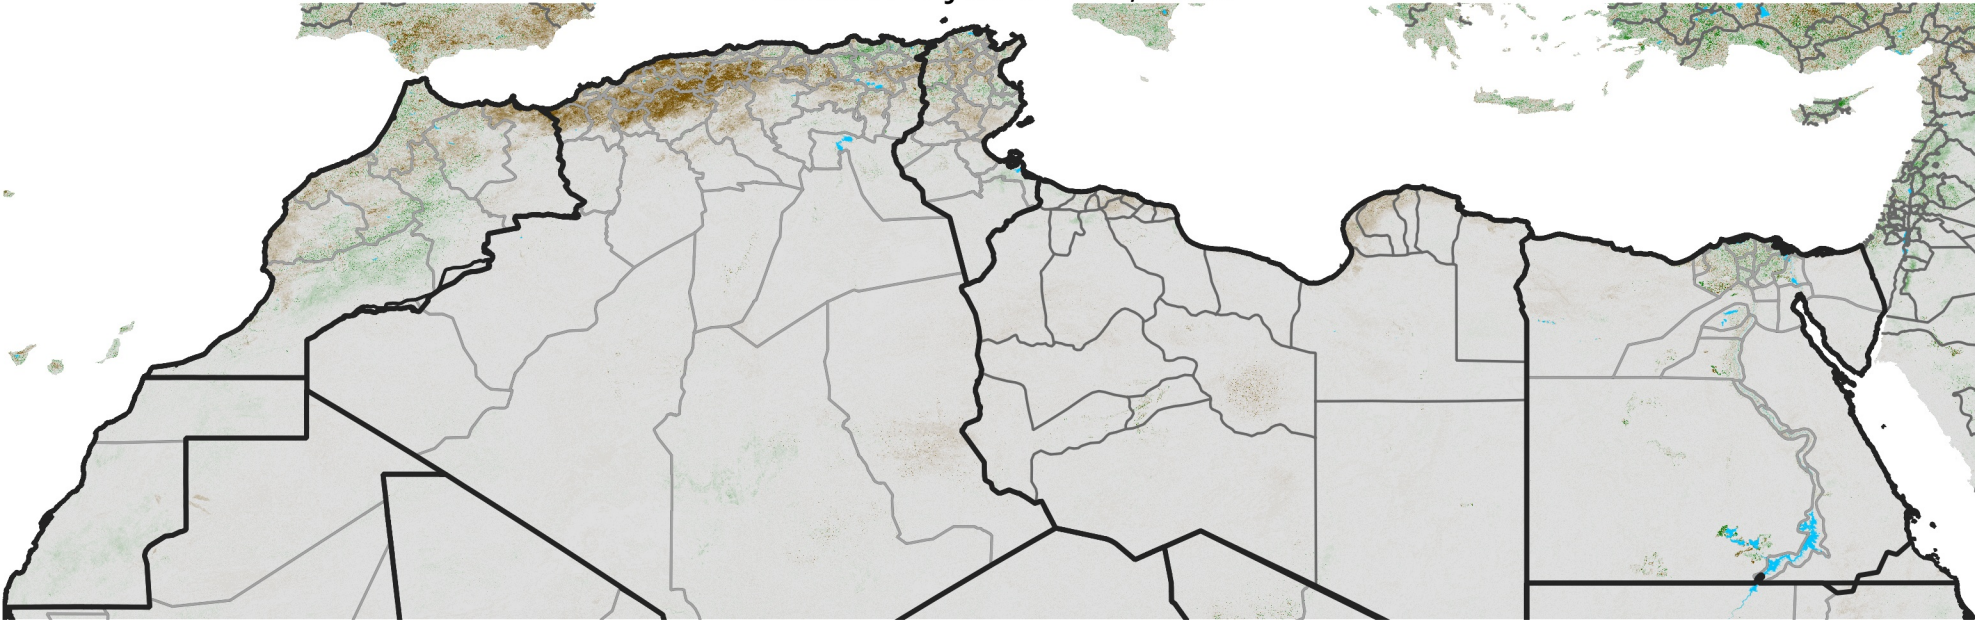

North Africa NDVI Difference

2023 minus 2022

Period 32 / Jun 01 - 10, 2023

NDVI Difference

< -0.3 -0.2 -0.1 -0.05 0.05 0.1 0.2 >0.3

Negative

No Difference

Positive