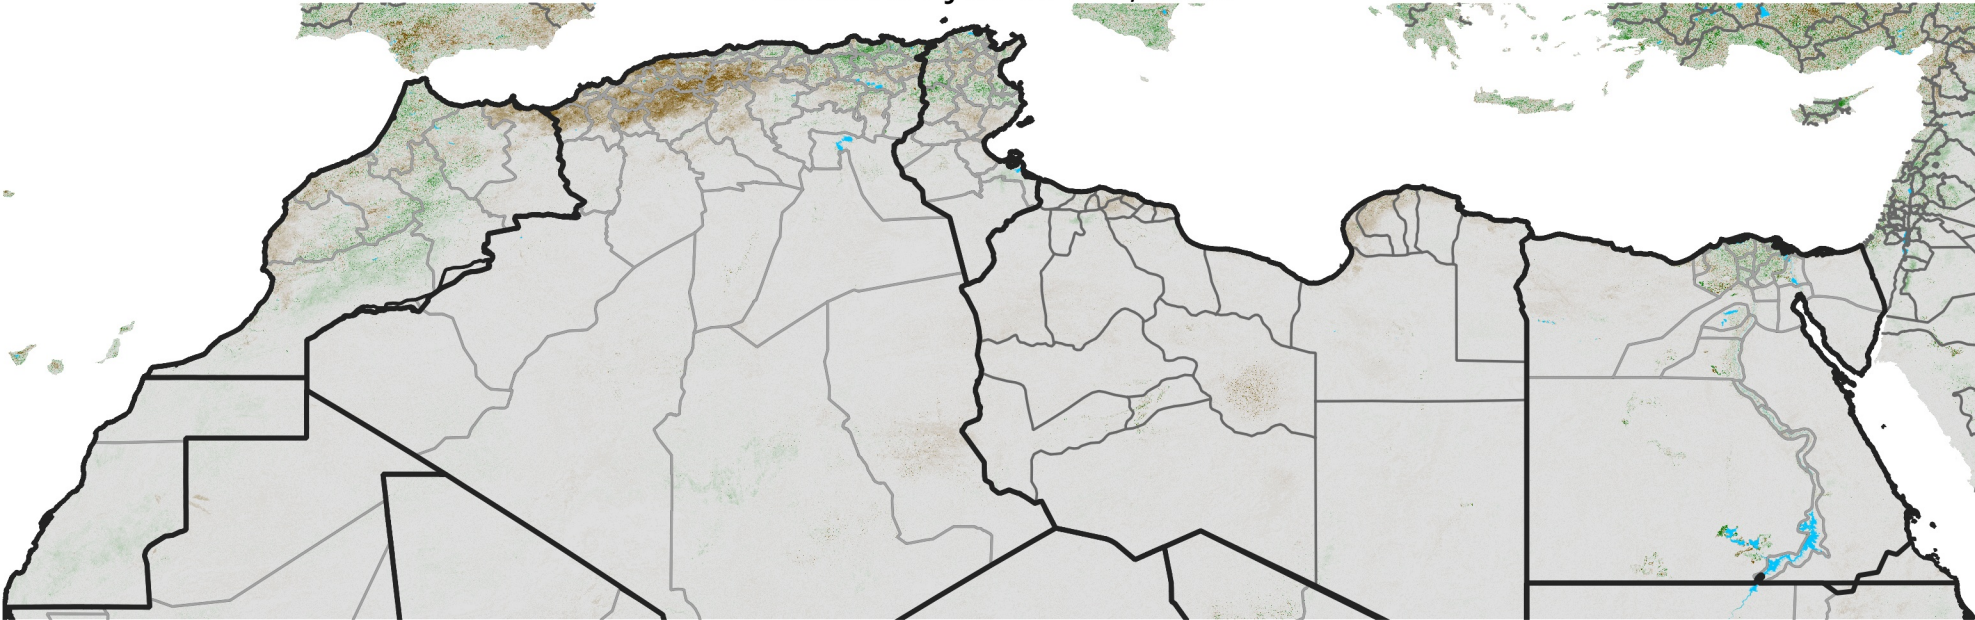

North Africa NDVI Difference

2023 minus 2022

Period 33 / Jun 06 - 15, 2023

NDVI Difference

< -0.3 -0.2 -0.1 -0.05 0.05 0.1 0.2 >0.3

Negative

No Difference

Positive