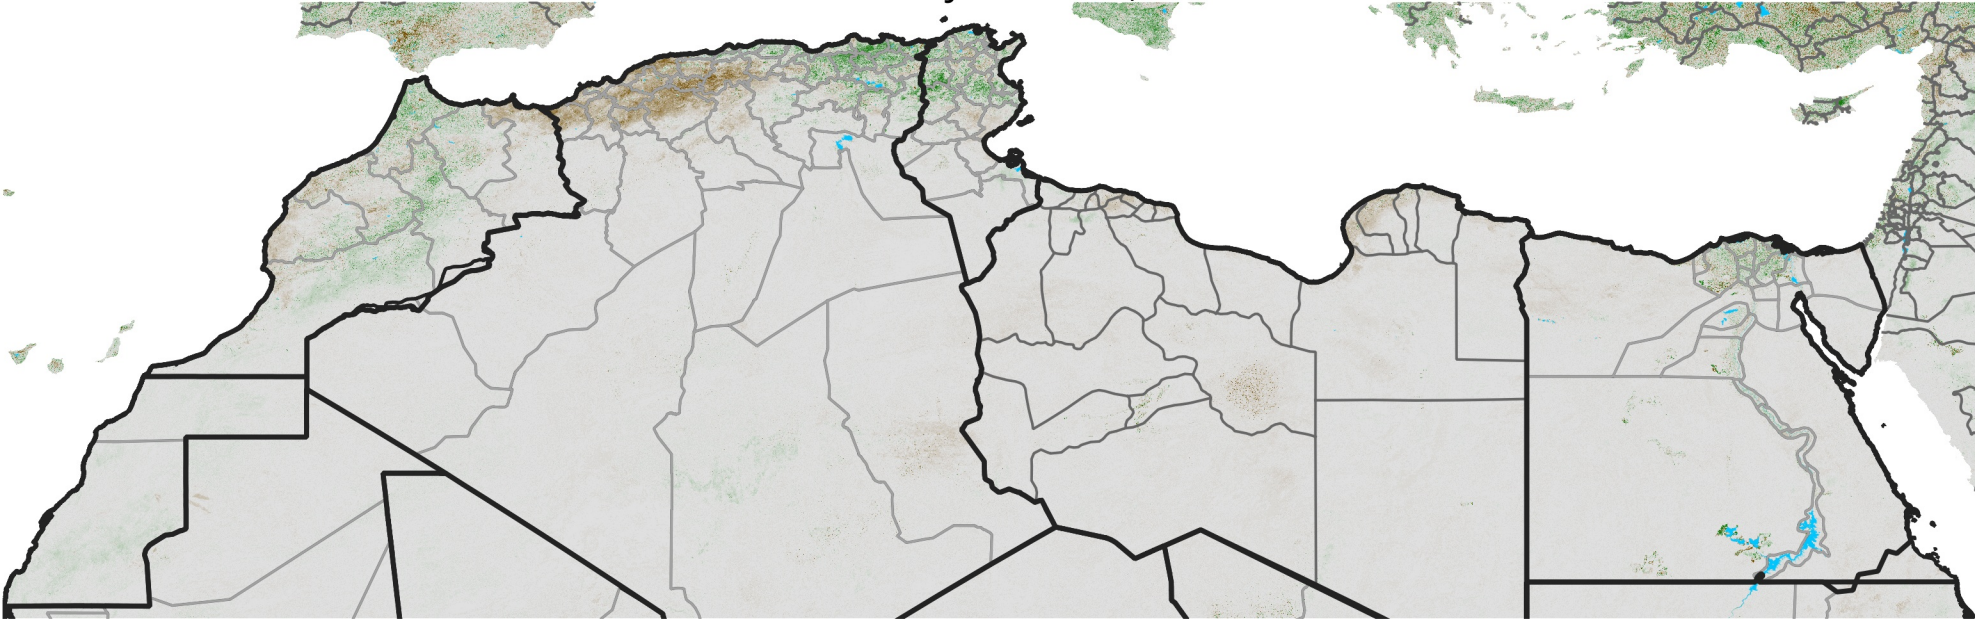

North Africa NDVI Difference

2023 minus 2022

Period 34 / Jun 11 - 20, 2023

NDVI Difference

< -0.3 -0.2 -0.1 -0.05 0.05 0.1 0.2 >0.3

Negative

No Difference

Positive