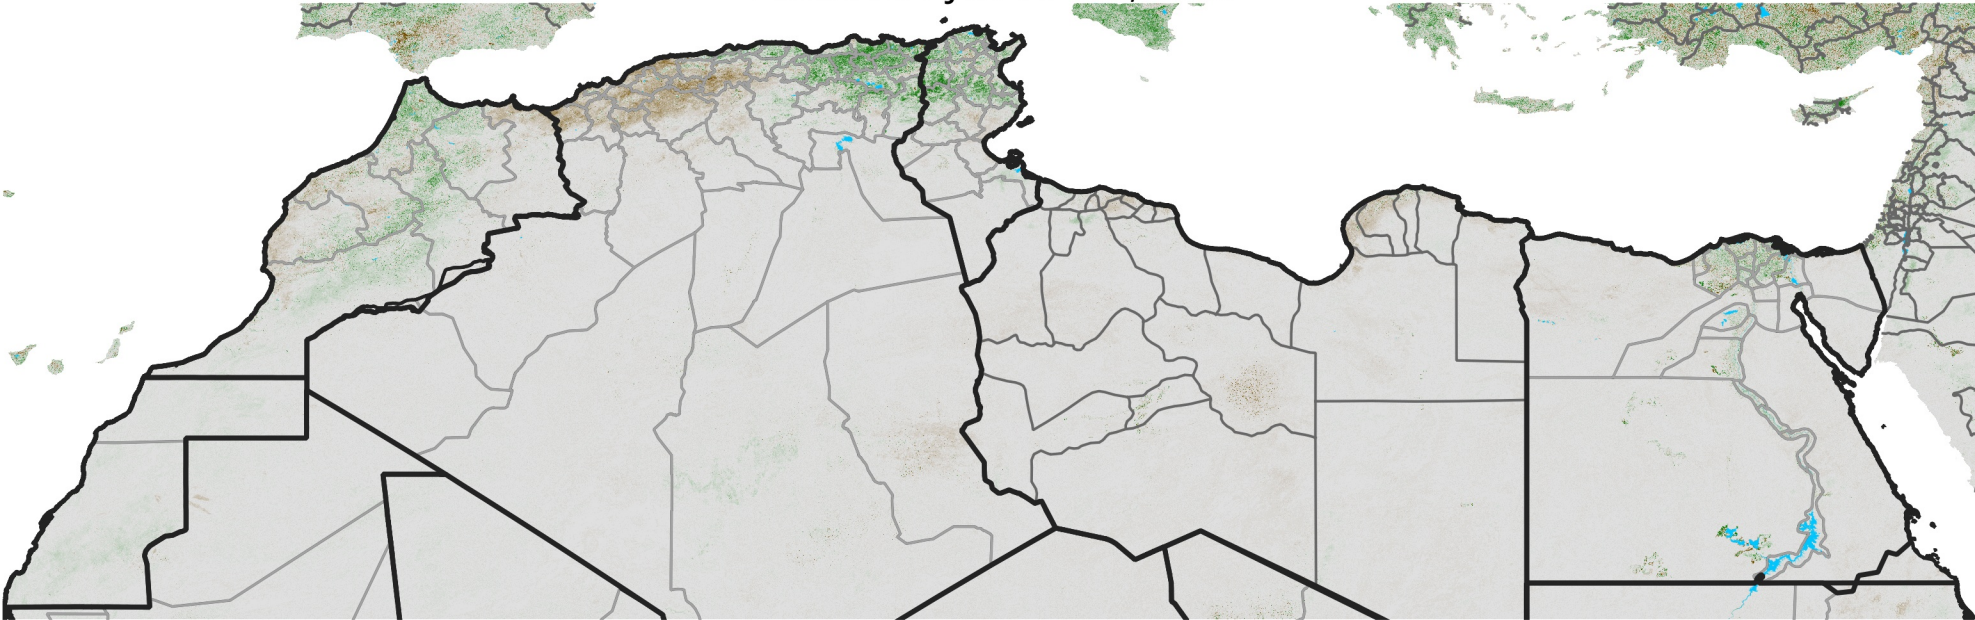

North Africa NDVI Difference

2023 minus 2022

Period 35 / Jun 16 - 25, 2023

NDVI Difference

< -0.3 -0.2 -0.1 -0.05 0.05 0.1 0.2 >0.3

Negative

No Difference

Positive