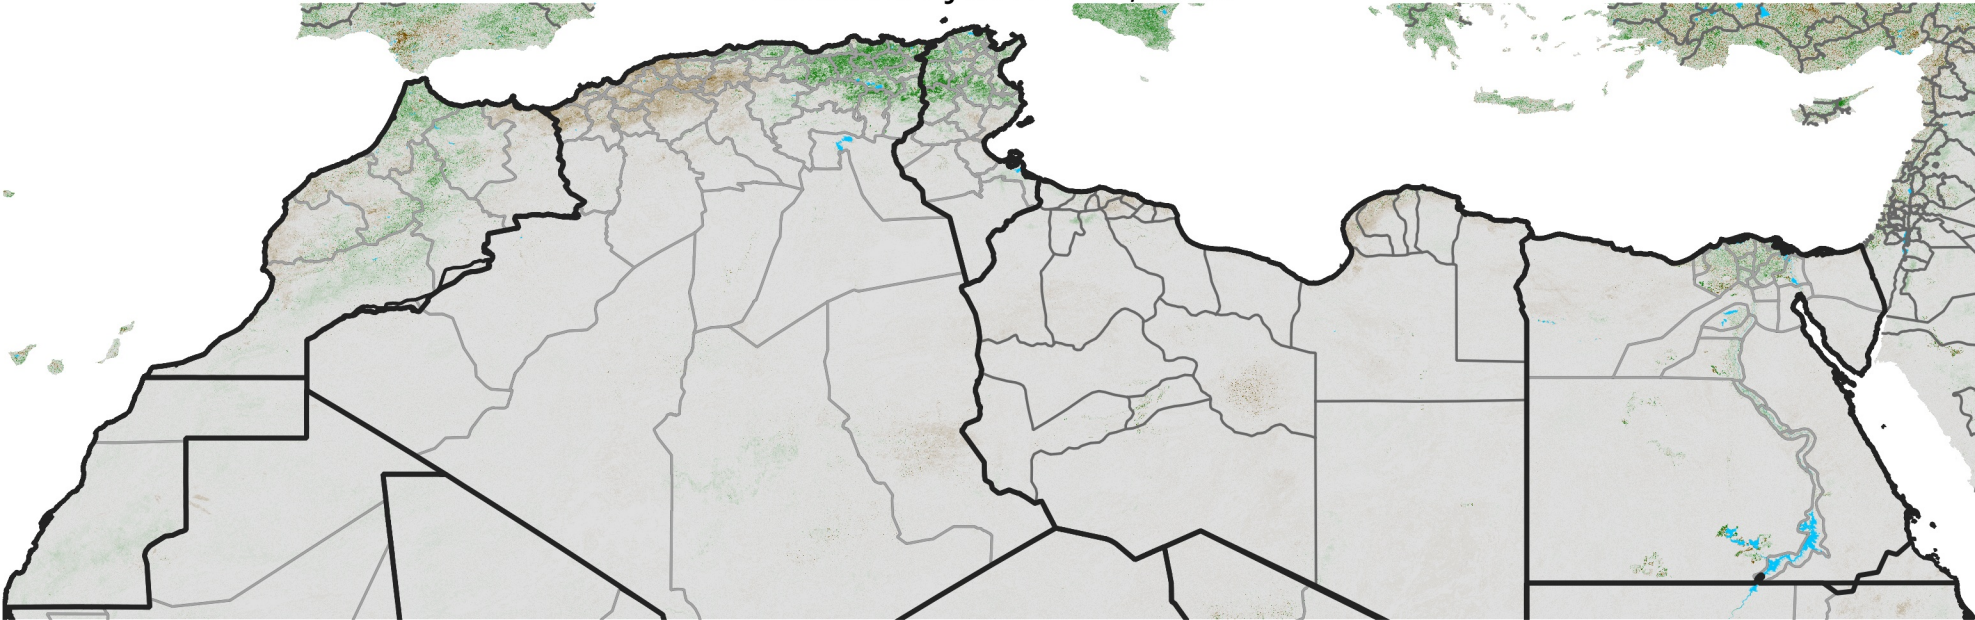

North Africa NDVI Difference

2023 minus 2022

Period 36 / Jun 21 - 30, 2023

NDVI Difference

< -0.3 -0.2 -0.1 -0.05 0.05 0.1 0.2 >0.3

Negative

No Difference

Positive