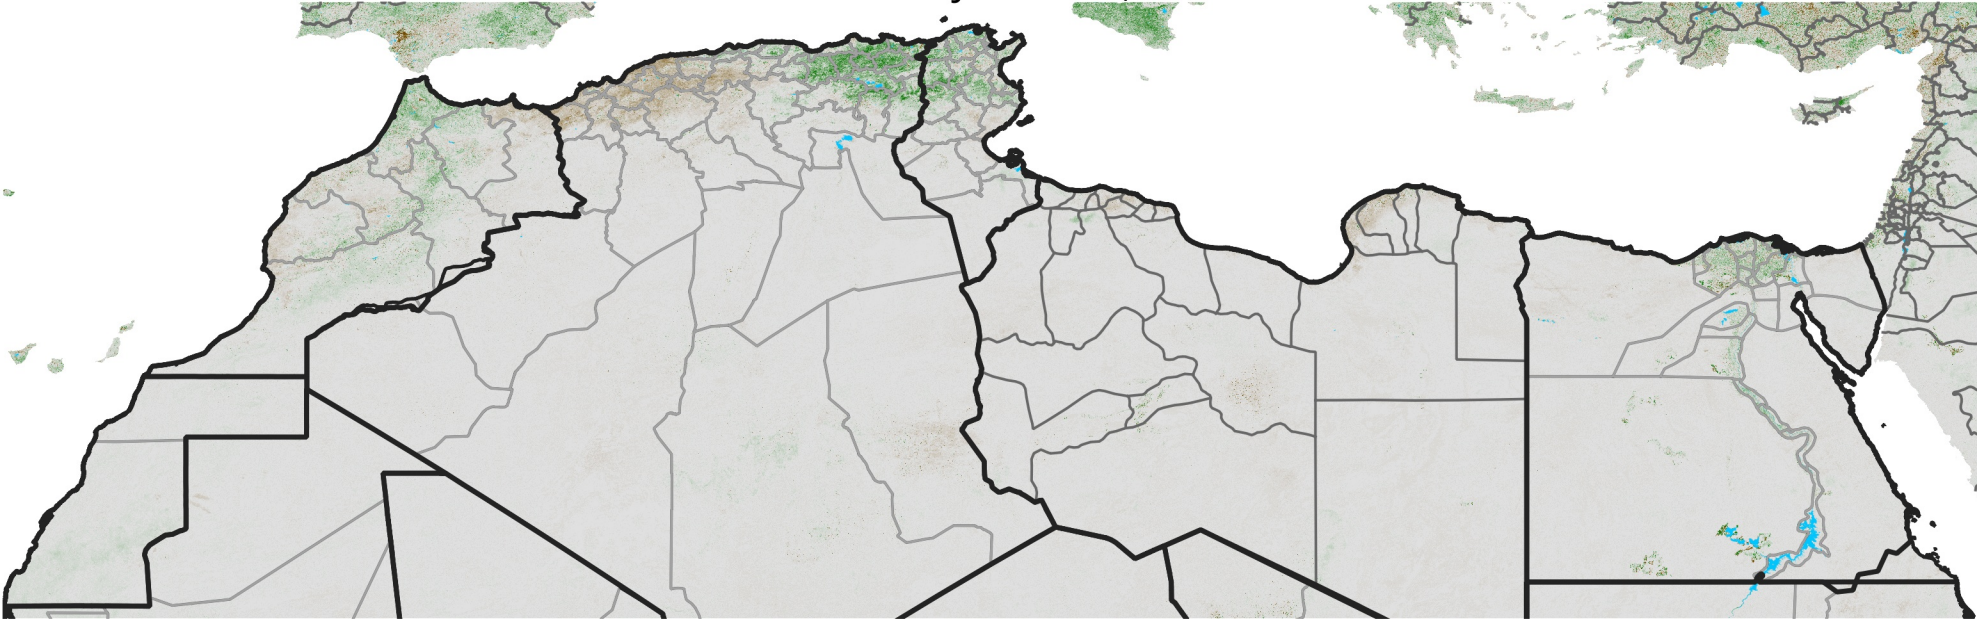

North Africa NDVI Difference

2023 minus 2022

Period 38 / Jul 01 - 10, 2023

NDVI Difference

< -0.3 -0.2 -0.1 -0.05 0.05 0.1 0.2 >0.3

Negative

No Difference

Positive