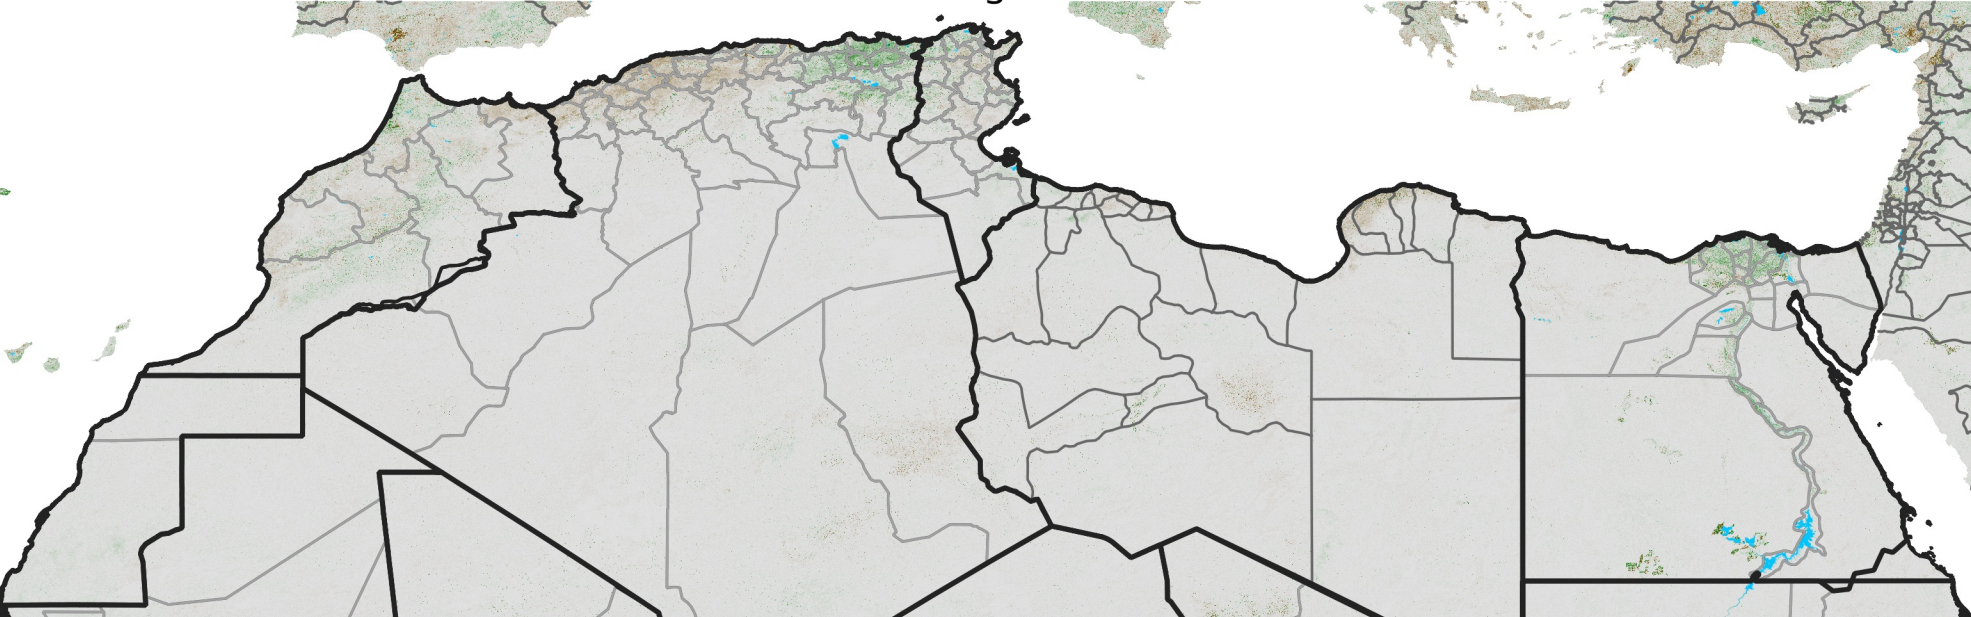

# North Africa NDVI Difference

2023 minus 2022

Period 44 / Aug 01 - 10, 2023

## NDVI Difference

< -0.3   -0.2   -0.1   -0.05   0.05   0.1   0.2   >0.3

Negative

No Difference

Positive