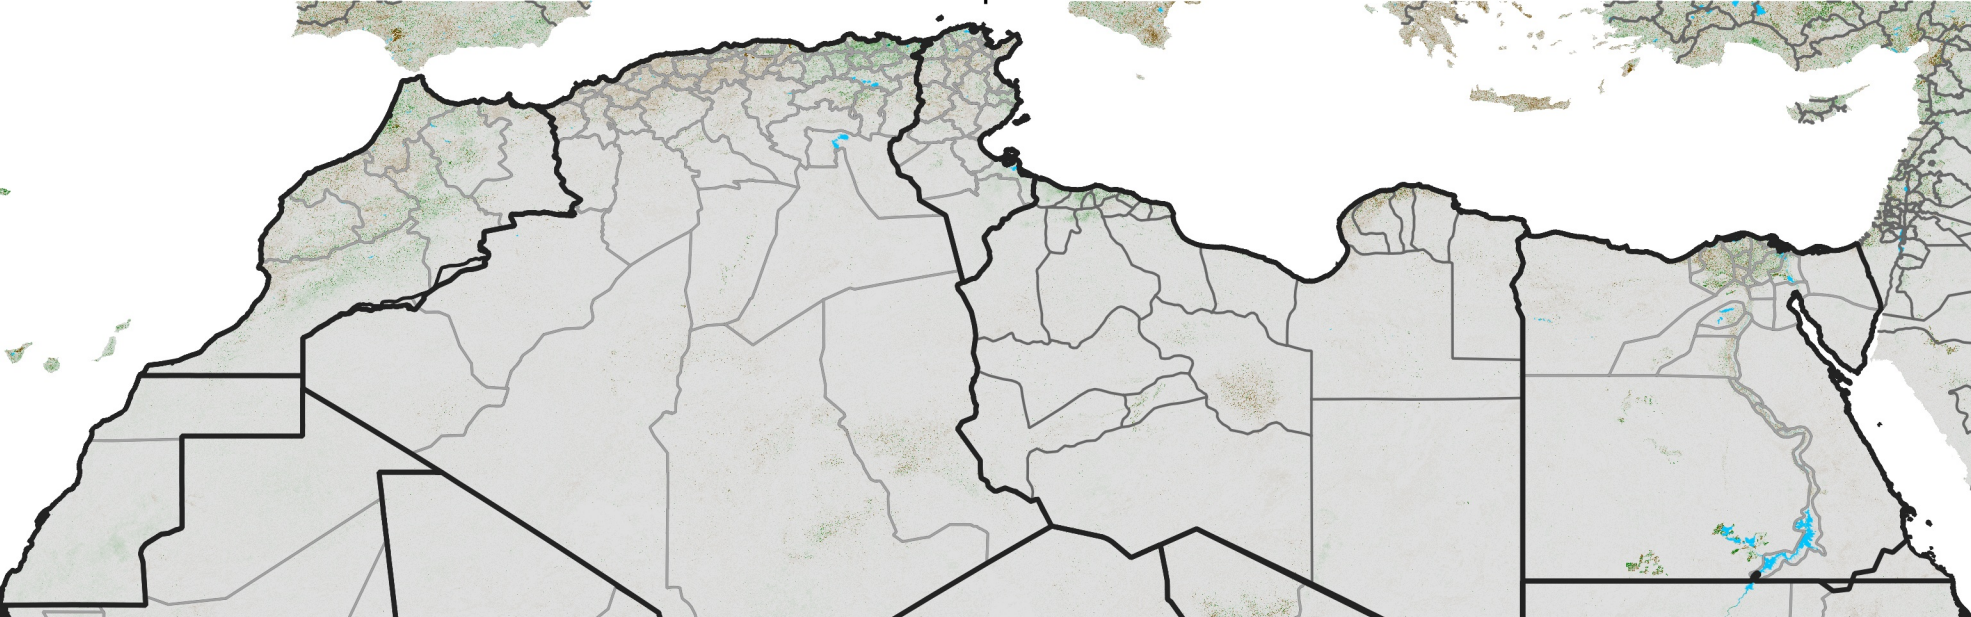

# North Africa NDVI Difference

2023 minus 2022

Period 50 / Sep 01 - 10, 2023

## NDVI Difference

< -0.3   -0.2   -0.1   -0.05   0.05   0.1   0.2   >0.3

Negative

No Difference

Positive