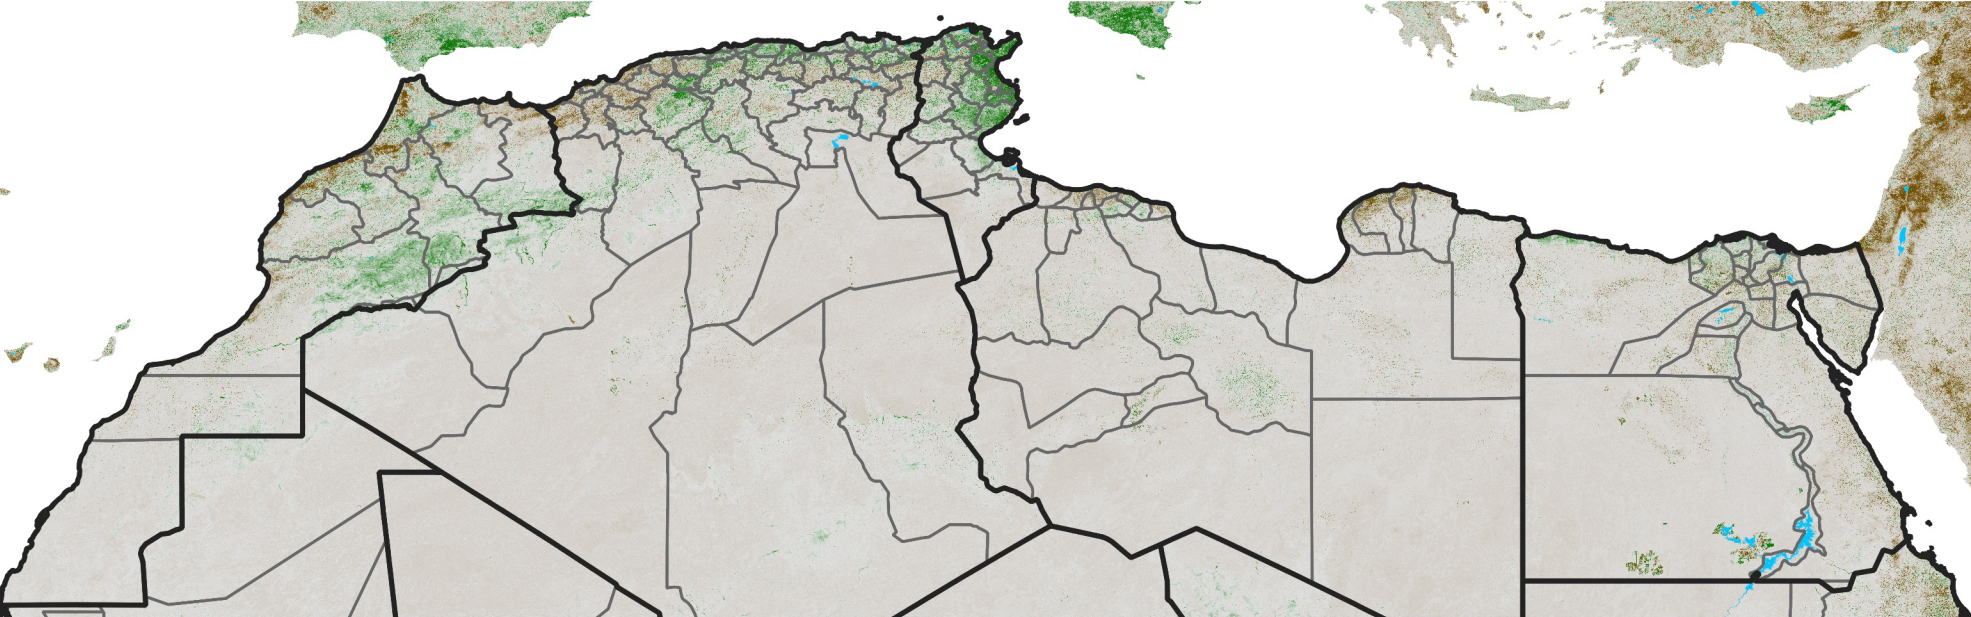

# North Africa NDVI Difference

2024 minus 2023

Period 72 / Dec 21 - 31, 2024

## NDVI Difference

< -0.3   -0.2   -0.1   -0.05   0.05   0.1   0.2   >0.3

Negative

No Difference

Positive