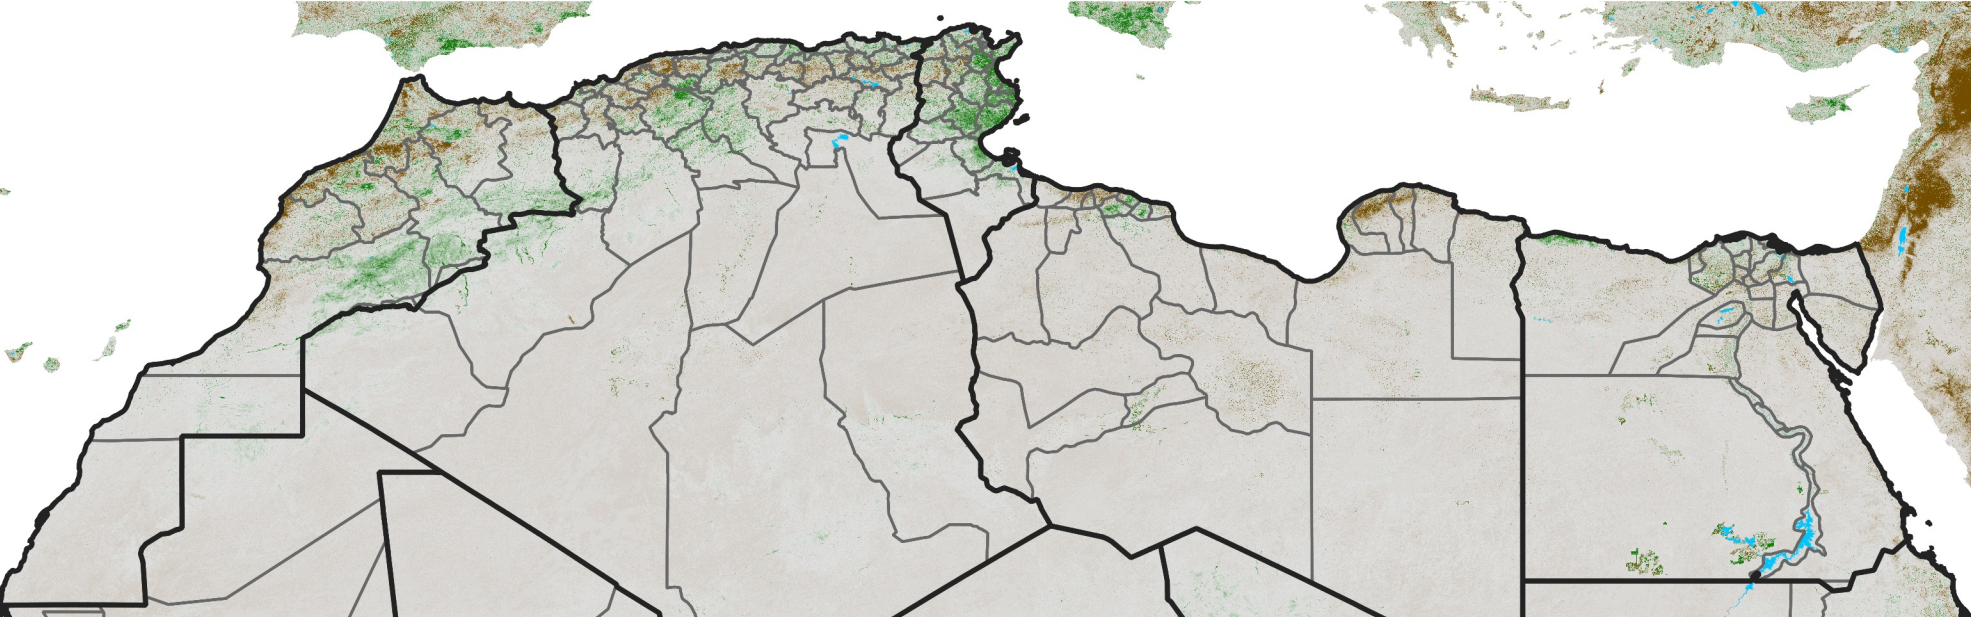

North Africa NDVI Difference

2025 minus 2024

Period 08 / Feb 01 - 10, 2025

NDVI Difference

Negative

No Difference

Positive