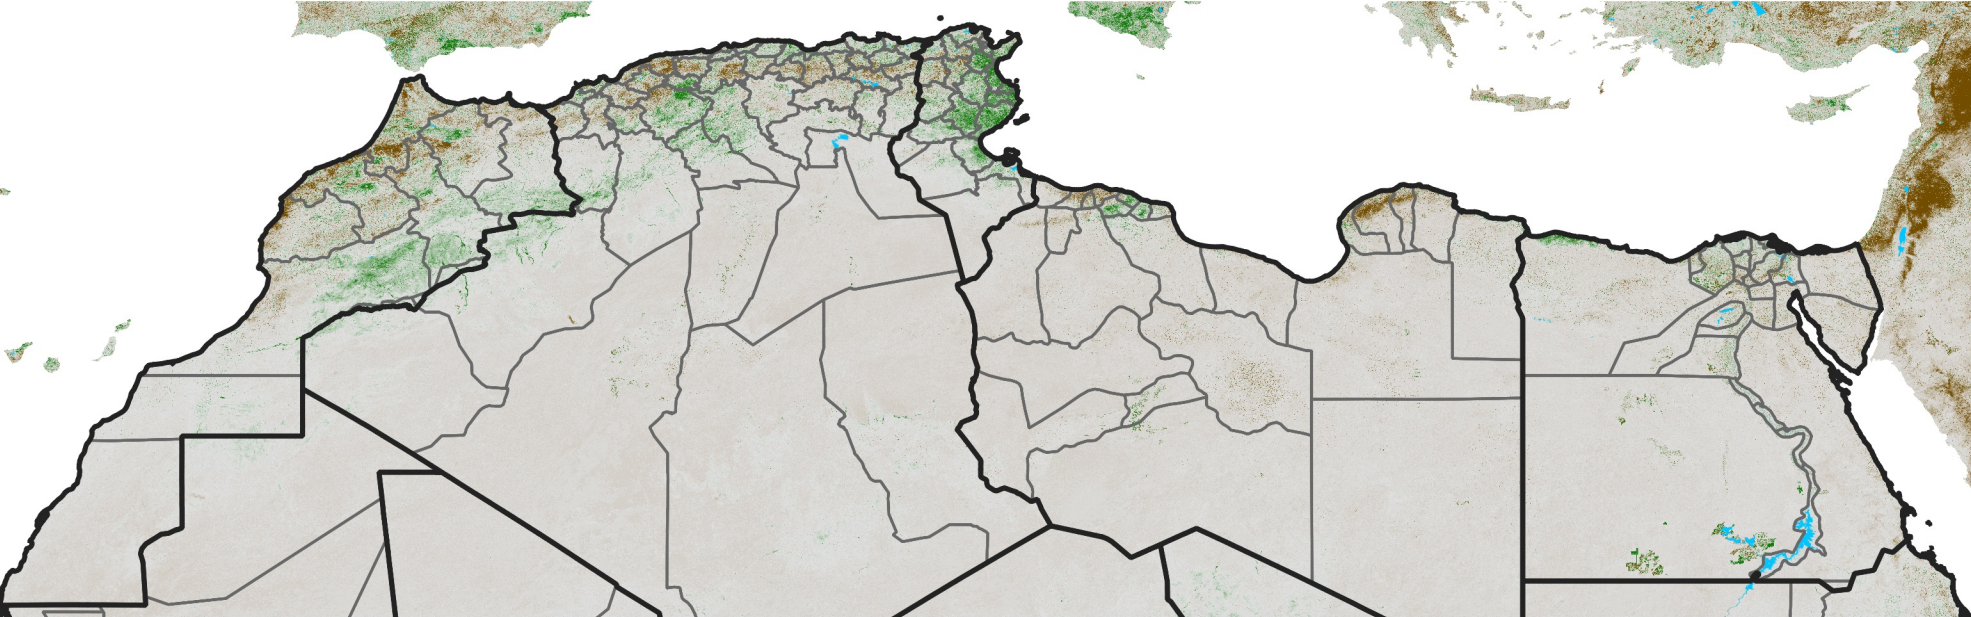

North Africa NDVI Difference

2025 minus 2024

Period 09 / Feb 06 - 15, 2025

NDVI Difference

Negative

No Difference

Positive