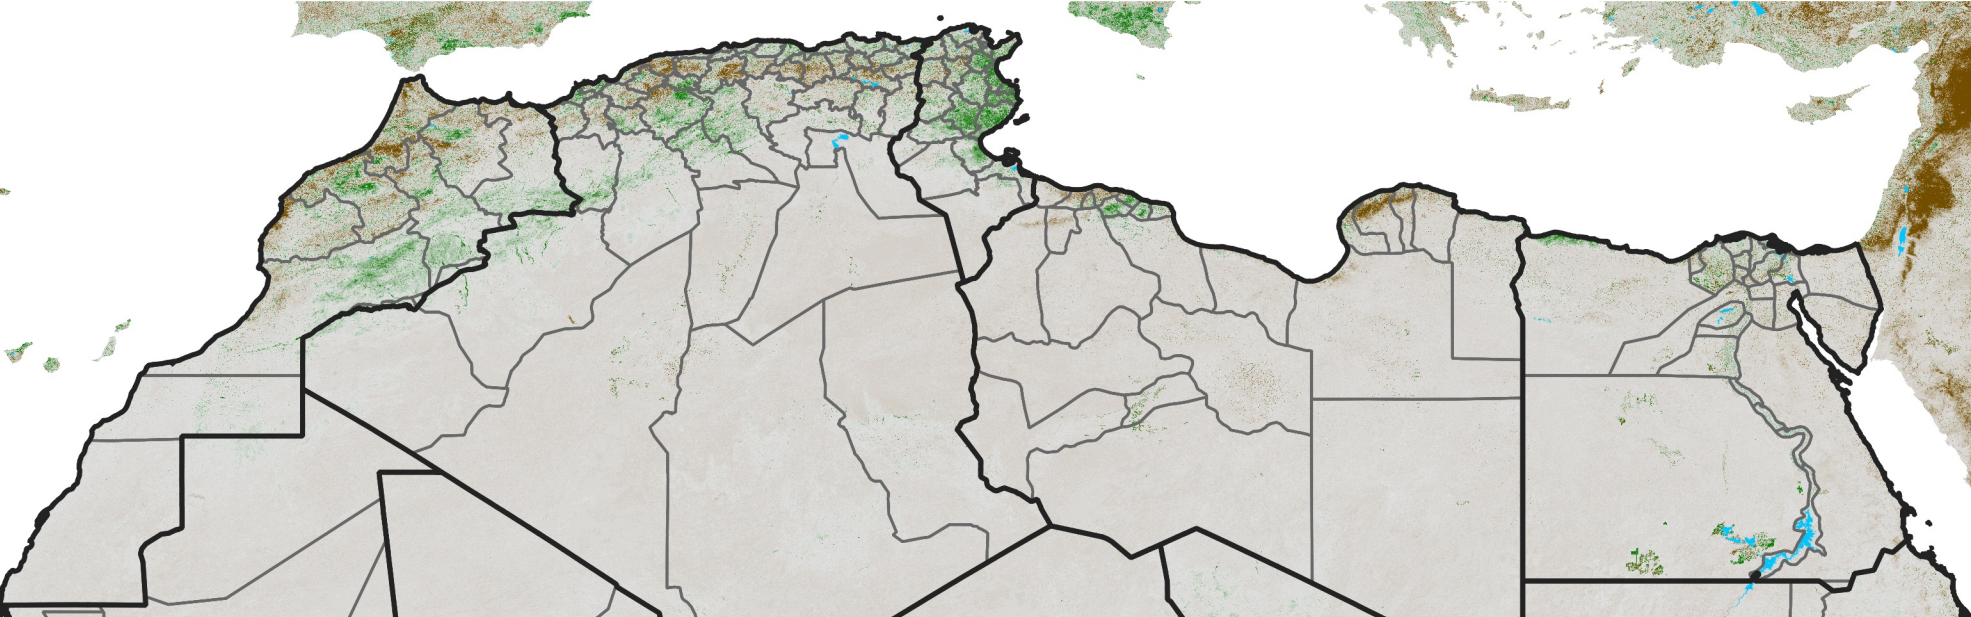

North Africa NDVI Difference

2025 minus 2024

Period 11 / Feb 16 - 25, 2025

NDVI Difference

< -0.3 -0.2 -0.1 -0.05 0.05 0.1 0.2 >0.3

Negative

No Difference

Positive