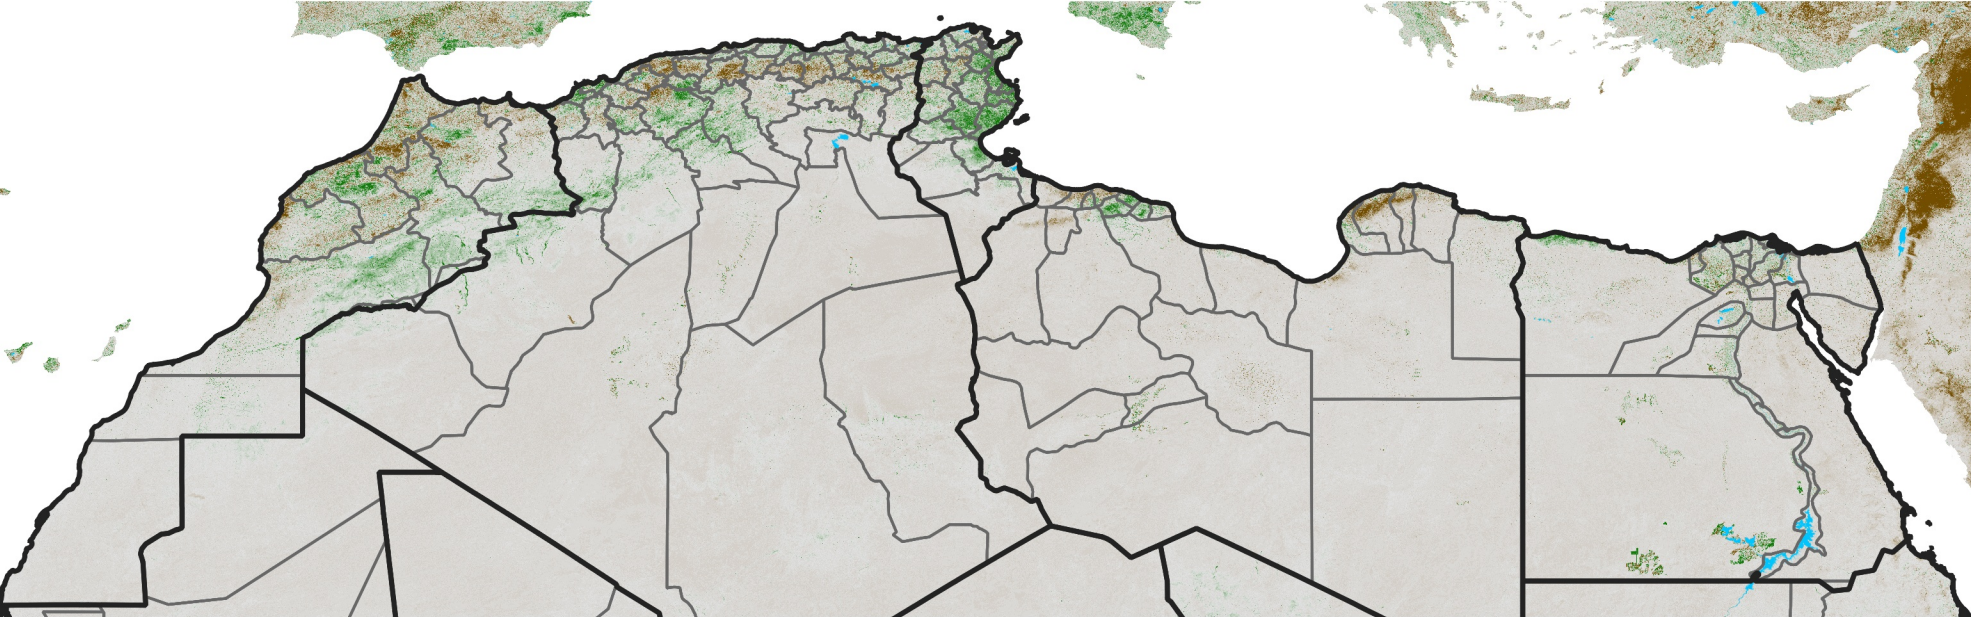

# North Africa NDVI Difference

2025 minus 2024

Period 12 / Feb 21 - 28, 2025

## NDVI Difference

< -0.3   -0.2   -0.1   -0.05   0.05   0.1   0.2   >0.3

Negative

No Difference

Positive