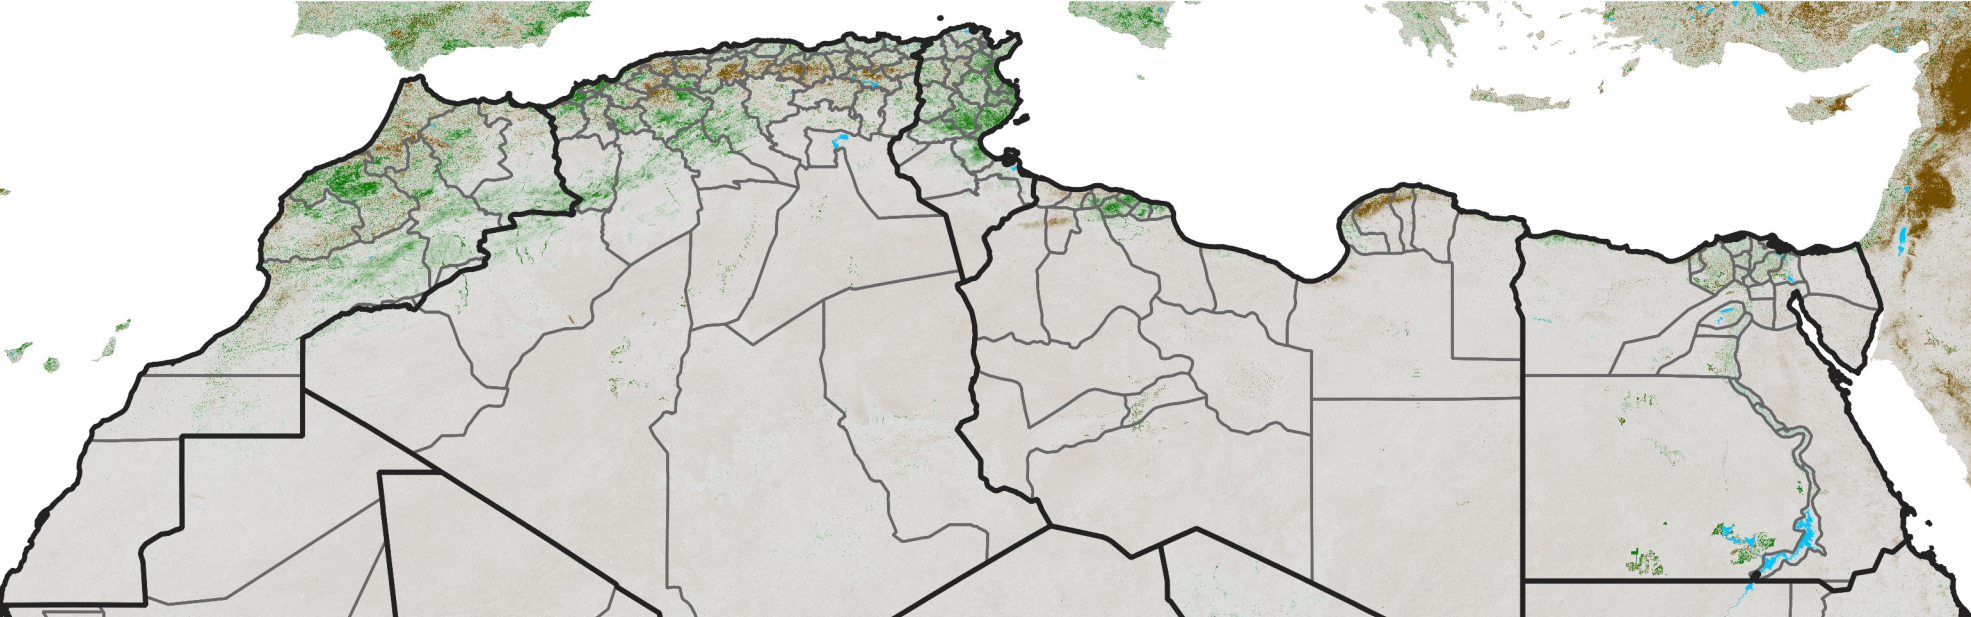

North Africa NDVI Difference

2025 minus 2024

Period 15 / Mar 06 - 15, 2025

NDVI Difference

< -0.3 -0.2 -0.1 -0.05 0.05 0.1 0.2 >0.3

Negative

No Difference

Positive