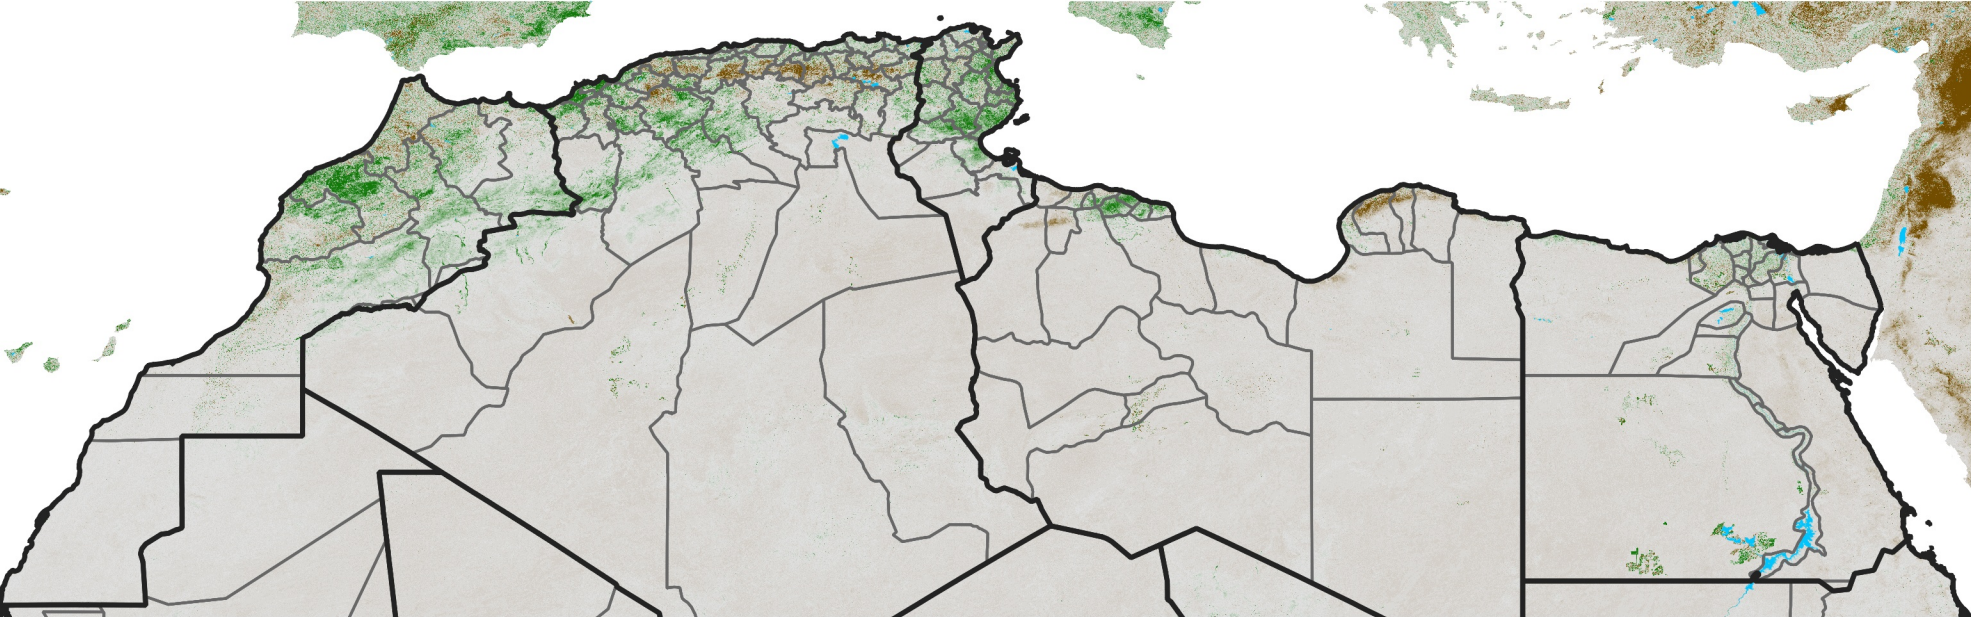

North Africa NDVI Difference

2025 minus 2024

Period 17 / Mar 16 - 25, 2025

NDVI Difference

< -0.3 -0.2 -0.1 -0.05 0.05 0.1 0.2 >0.3

Negative

No Difference

Positive