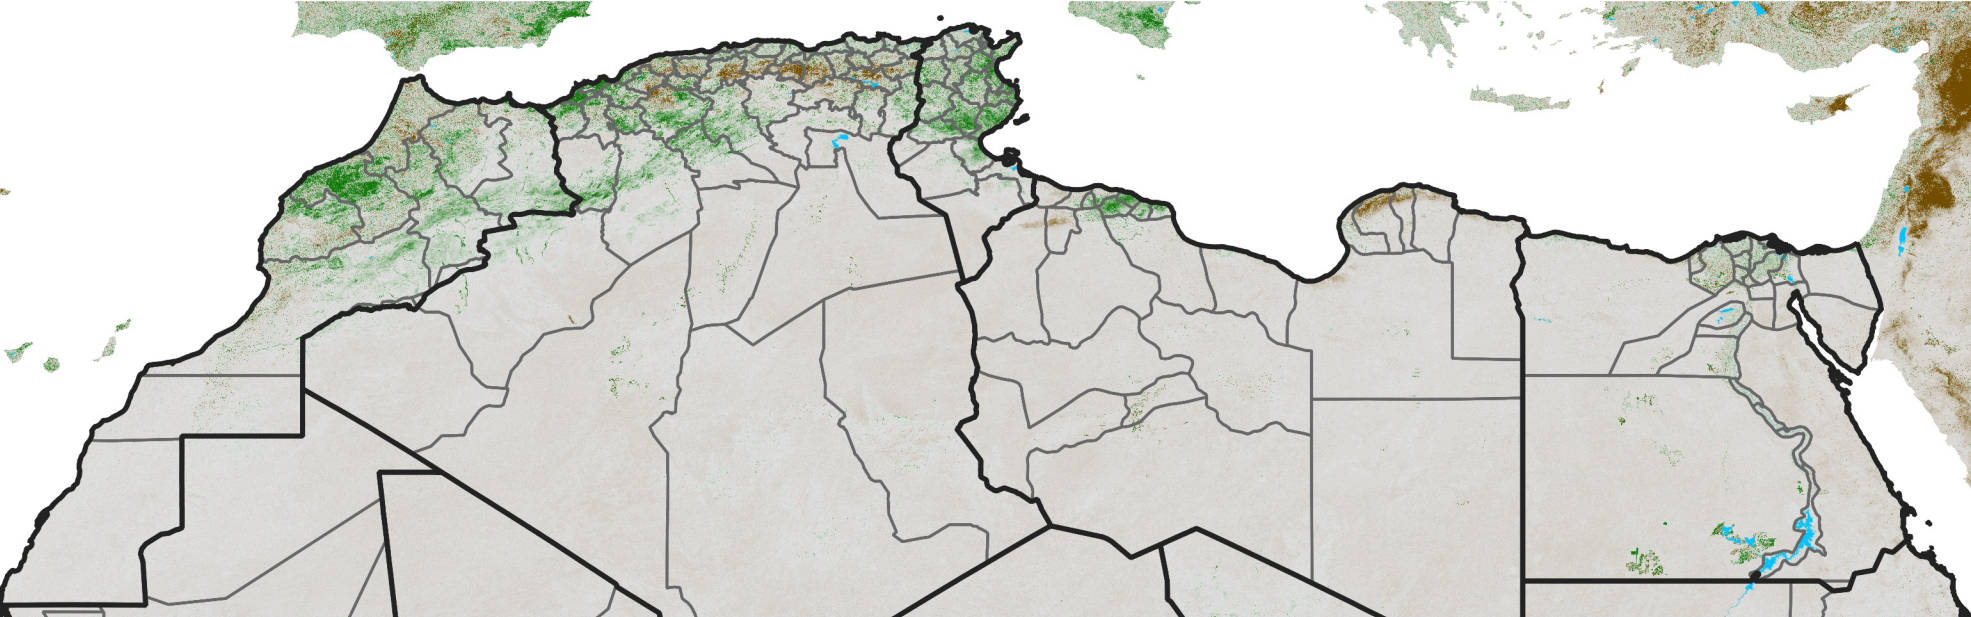

# North Africa NDVI Difference

2025 minus 2024

Period 18 / Mar 21 - 31, 2025

## NDVI Difference

< -0.3   -0.2   -0.1   -0.05   0.05   0.1   0.2   >0.3

Negative

No Difference

Positive