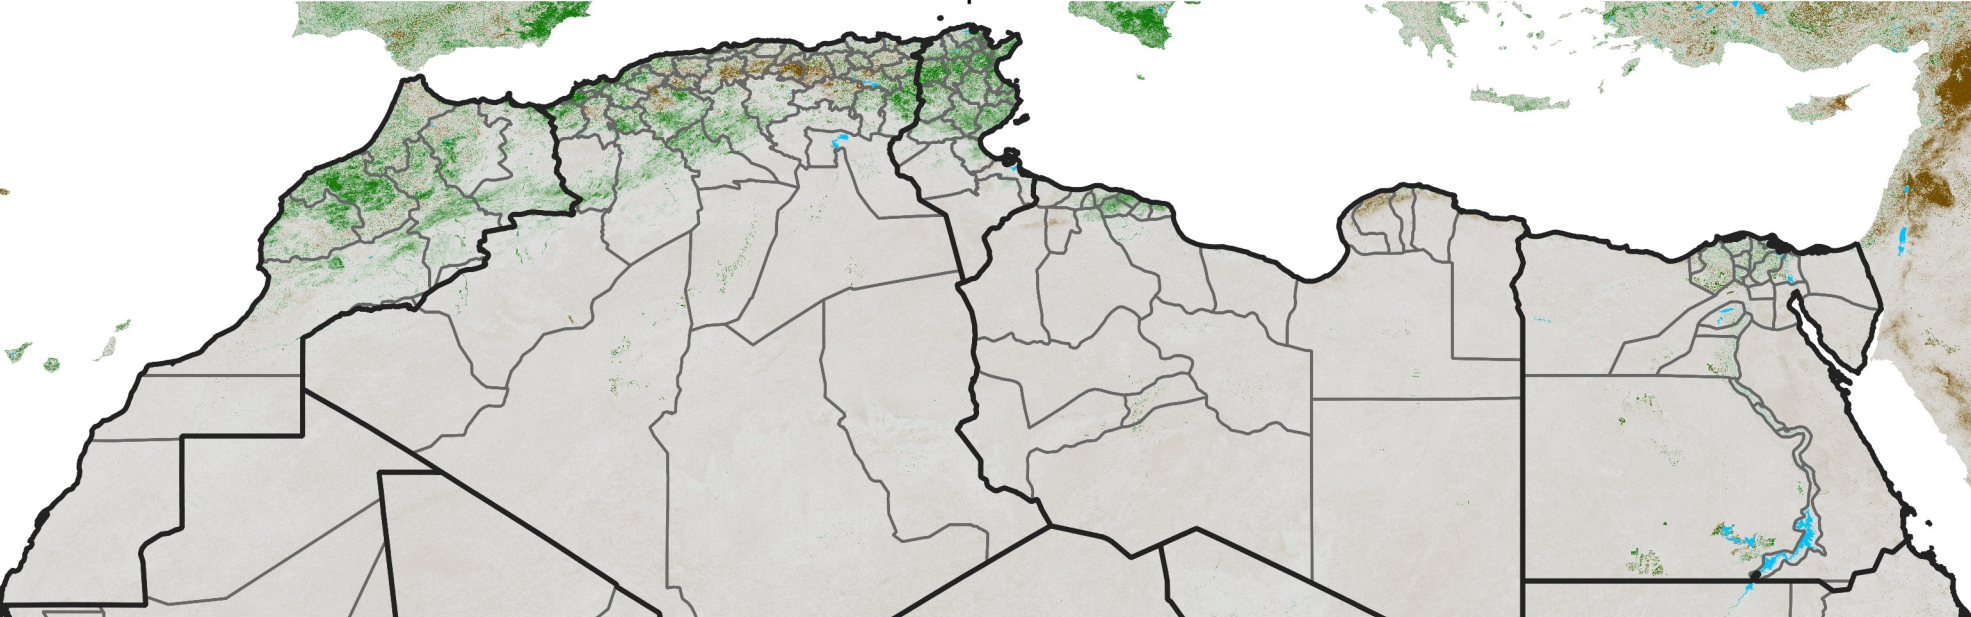

North Africa NDVI Difference

2025 minus 2024

Period 23 / Apr 16 - 25, 2025

NDVI Difference

Negative

No Difference

Positive