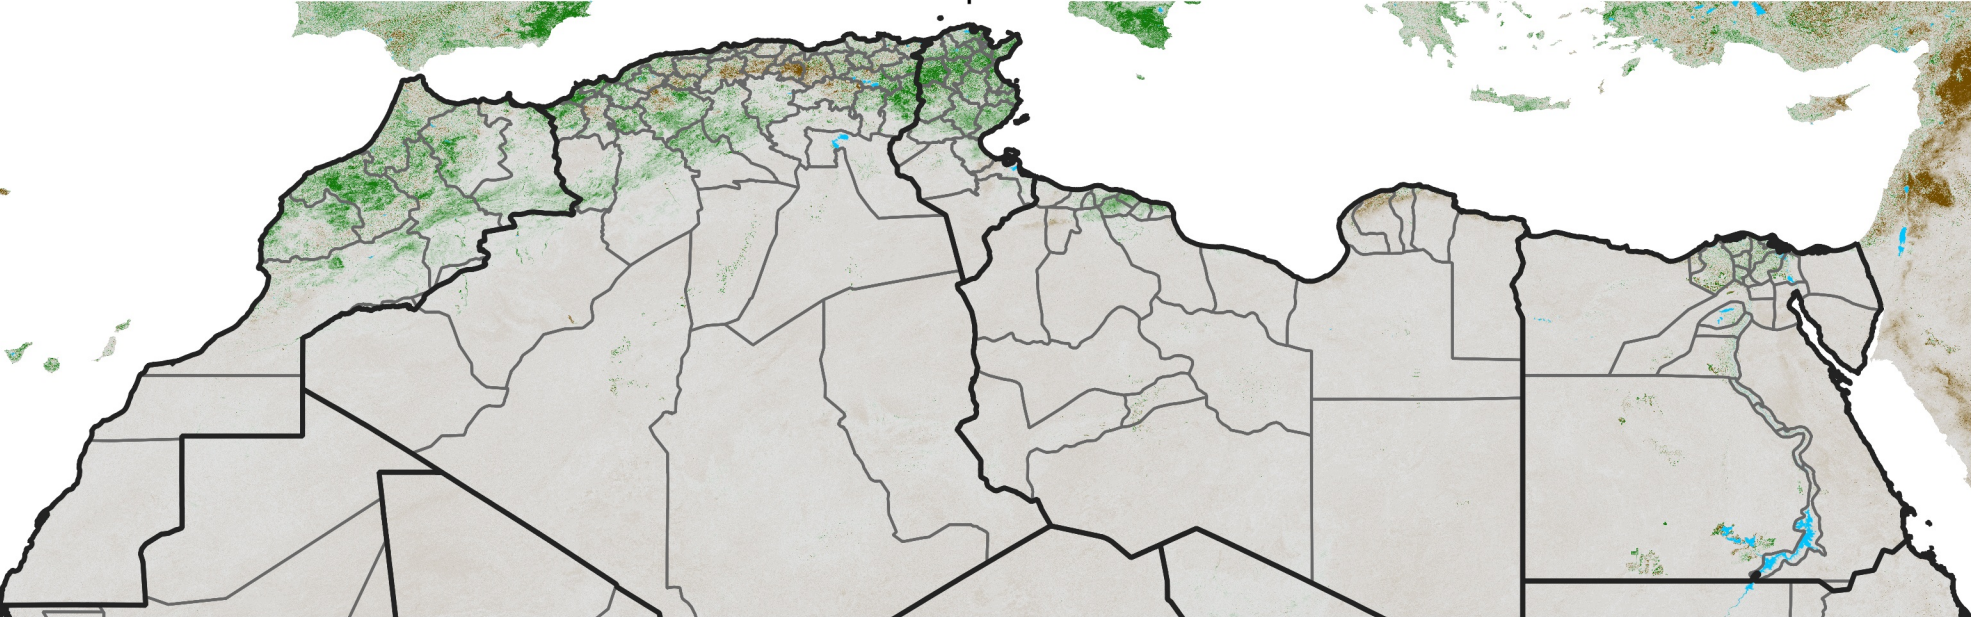

North Africa NDVI Difference

2025 minus 2024

Period 24 / Apr 21 - 30, 2025

NDVI Difference

< -0.3 -0.2 -0.1 -0.05 0.05 0.1 0.2 >0.3

Negative

No Difference

Positive