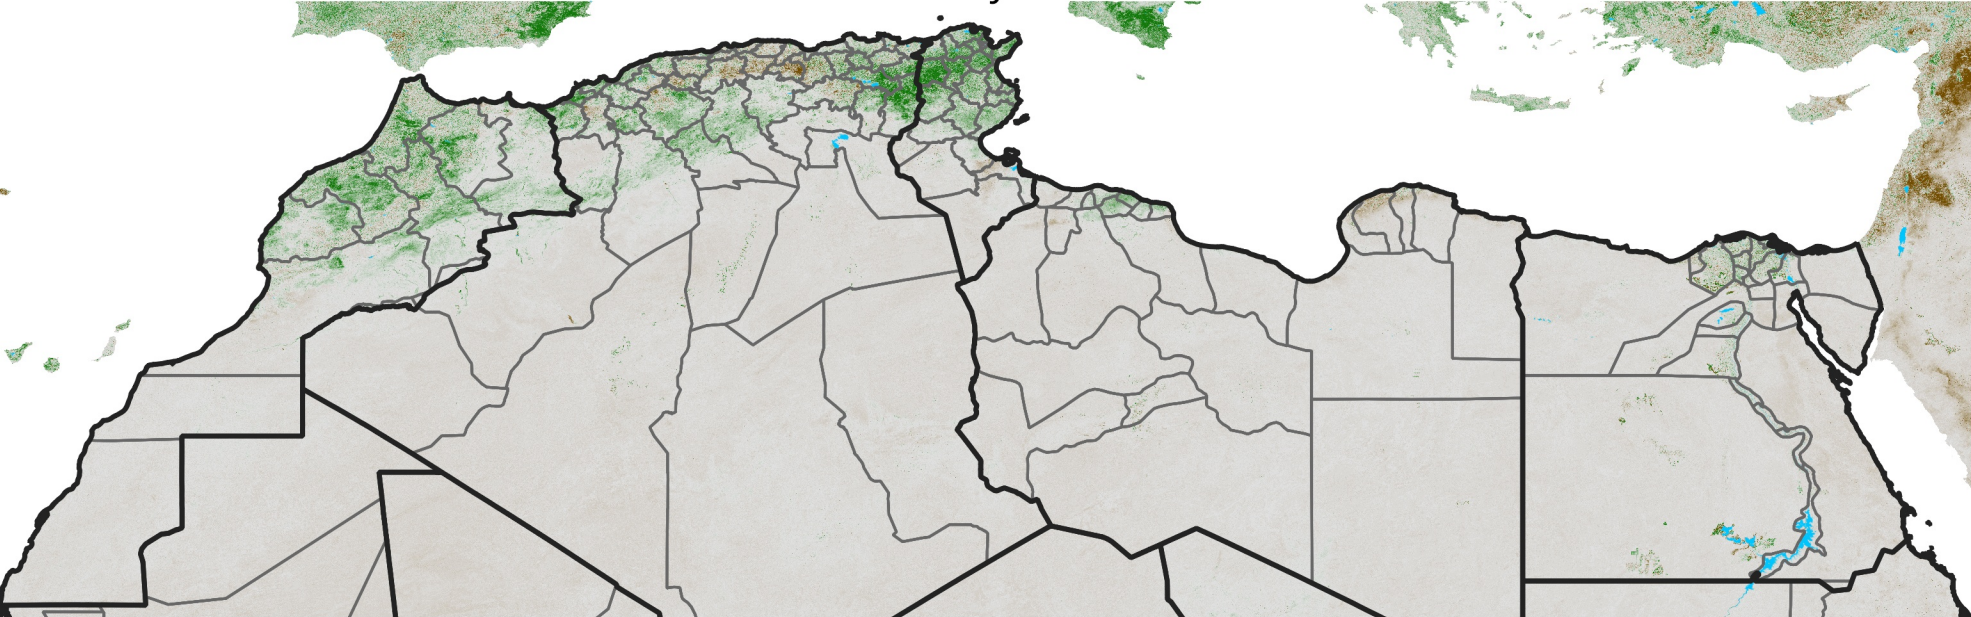

North Africa NDVI Difference

2025 minus 2024

Period 26 / May 01 - 10, 2025

NDVI Difference

< -0.3 -0.2 -0.1 -0.05 0.05 0.1 0.2 >0.3

Negative

No Difference

Positive